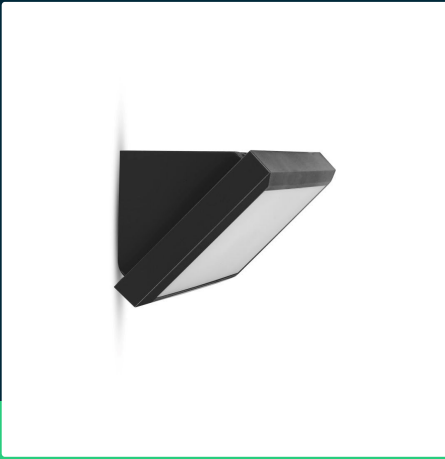

12W LED landscape outdoor soft light medium 6500K black body IP65

SKU 6809 EAN 3800157691284 VT-8054

Related products (SKUs): 8233, 8234, 8235, 6807, 6808, 6813, 6815, 218233, 218234, 218235

TECHNICAL SPECIFICATION

Power	12W	Material	PC	Brand	V-TAC
Luminous flux (lm)	1250 lm	Housing color	Black	Warranty	2y
Light color	Cool white	Type	Wall	Certifications	CE, EMC, ROHS
Color temperature	6400K	Dimming	NIE	Efficacy (lm/W)	105 lm/W
Beam angle	110°	IP rating	IP65	ETIM	ECO02892
Voltage	230V	Rotation	NIE	CN code	8539 51 00
SKU	SKU 6809	Ignition time (100%)	0.001s	EPREL	1386000
EAN barcode	3800157691284	On/Off cycles	>15000		
Product code	VT-8054	Operating conditions	-20° +45°		
Energy class	F	Size	265x81x120mm		
Base	Integrated LED fixture	Product weight	0,51		
LED module type	SMD	Volume	0,0037		
Lifetime	20000h	Pack length	275mm		
Input voltage	AC:220-240V, 50/60Hz	Pack width	90mm		
Frequency	50/60Hz	Pack height	130mm		
CRI	80+	Master carton	20		

12W LED landscape outdoor soft light medium 6500K black body IP65

SKU 6809 EAN 3800157691284 VT-8054

Related products (SKUs): 8233, 8234, 8235, 6807, 6808, 6813, 6815, 218233, 218234, 218235

Product description

- High quality LED chip
- Modern illumination of facades and walls
- IP65 rating
- Available powers 12W and 20W
- Light angle 110°
- Warm, neutral and cold light colors available
- High-quality body available in white, black and gray
- Easy installation