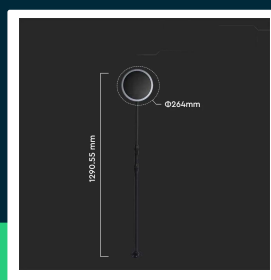

8W LED Solar garden light with white + black body 3000K

SKU 6670 EAN 3800157665995 VT-948

Related products (SKUs): 6669

TECHNICAL SPECIFICATION

Power	8W	Housing color	Black	Efficacy (lm/W)	65 lm/W
Luminous flux (lm)	500 lm	Type	Bollard	ETIM	EC000301
Light color	Warm white	Dimming	NIE	CN code	8539 51 00
Color temperature	3000K	IP rating	IP65		
Beam angle	360°	Charging time	4-5h		
Voltage	Solar	Operating time	30-36h		
SKU	SKU 6670	Operating conditions	-20° +40°		
EAN barcode	3800157665995	Size	264x1290,55mm		
Product code	VT-948	Product weight	1,5		
Series	Garden bollards	Pack length	250mm		
Base	Integrated LED fixture	Pack width	105mm		
Shape	Round	Pack height	677mm		
LED module type	SMD	Master carton	4		
Input voltage	DC:5V	Brand	V-TAC		
CRI	80+	Warranty	2y		
Material	ABS+PC+Metal	Certifications	CE, EMC, ROHS		

**8W LED Solar garden light with white + black body 3000K**

SKU 6670 EAN 3800157665995 VT-948

Related products (SKUs): 6669

Product description

- Modern solar garden fixture
- High IP65 rating
- Can be screwed or driven into the ground
- Charging 4-5 hours allows for 30-36 hours of light
- Adjustment of the luminaire 360 degrees
- Two lighting modes
- Height adjustment 589mm - 1290mm
- 3000K and 4000K versions available