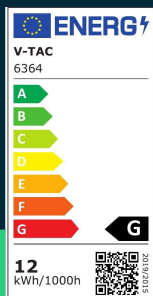

**12W LED surface panel light chrome round 3000K**

SKU 6364 EAN 3800157621489 VT-1205CH

Related products (SKUs): 6365, 6366

**TECHNICAL SPECIFICATION**

Power	12W	Frequency	50/60Hz	Pack width	145mm
Equivalent power	75W	Power factor	>0,6	Pack height	30mm
Luminous flux (lm)	1000 lm	CRI	80+	Master carton	40
Light color	Warm white	Material	Aluminium	Quantity per pallet	1440
Color temperature	3000K	Housing color	Chrome	Brand	V-TAC
Beam angle	120°	Dimming	NIE	Warranty	2y
Voltage	230V	IP rating	IP20	Certifications	CE, EMC, ROHS
SKU	SKU 6364	Ignition time (100%)	0.001s	Efficacy (lm/W)	85 lm/W
EAN barcode	3800157621489	Color consistency	<6	Additional information	DC power supply 30-42; switching on only via the supplied controller.
Product code	VT-1205CH	Declared intensity (cd)	318.30 Cd Max.	ETIM	ECO02892
Energy class	G	On/Off cycles	15000	CN code	8539 51 00
Base	Integrated LED fixture	Operating conditions	-20° +45°	EPREL	1028137
Shape	Round	Size	140x24mm		
LED module type	SMD	Product weight	0,325		
Lifetime	20000h	Volume	0,000696		
Input voltage	85-265V/30-42V DC	Pack length	160mm		

**12W LED surface panel light chrome round 3000K**

SKU 6364 EAN 3800157621489 VT-1205CH

Related products (SKUs): 6365, 6366