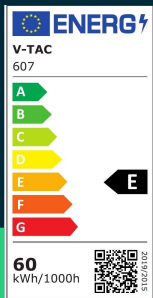

**LED linear light SAMSUNG CHIP 60W hanging non linkable silver body 4000K**

SKU 607    EAN 3800157639927    VT-7-61-S

Related products (SKUs): ---

## TECHNICAL SPECIFICATION

Power	60W	CRI	80+	Pack height	1220mm
Luminous flux (lm)	6600 lm	Material	Aluminium	Master carton	8
Light color	Neutral white	Housing color	Grey	Brand	V-TAC
Color temperature	4000K	Type	Suspended	Warranty	5y
Beam angle	120°	Dimming	TAK	Certifications	CE, EMC, ROHS
Voltage	230V	IP rating	IP20	Efficacy (lm/W)	110 lm/W
SKU	SKU 607	Ignition time (100%)	0.001s	Additional information	UGR<6
EAN barcode	3800157639927	Color consistency	<6	Parameters	Luminous flux Top: 3300 lm / Bottom: 3300 lm; Power Top: 30W / Bottom: 30W
Product code	VT-7-61-S	Declared intensity (cd)	2100.84 Cd Max.	ETIM	EC001951
Energy class	E	On/Off cycles	>30000	CN code	8539 51 00
Base	Integrated LED fixture	Operating conditions	-20° +45°	EPREL	999674
LED module type	SAMSUNG	Size	1179x64x35mm		
Lifetime	30000h	Product weight	3,725		
Input voltage	200-240V	Volume	0,013664		
Frequency	50Hz	Pack length	160mm		
Power factor	>0,9	Pack width	70mm		