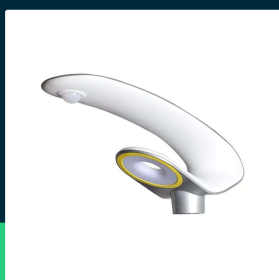

**LED Solar garden light 20W PIR sensor RF control 6400K**

SKU 5506 EAN 3800157660365 VT-130W

Related products (SKUs): 5505

**TECHNICAL SPECIFICATION**

Power	20W	IP rating	IP65	Brand	V-TAC
Equivalent power	130W	Charging time	8h	Warranty	5y
Luminous flux (lm)	2000 lm	Battery capacity	6,4V 6000mAh 38,4WH	Certifications	CE, EMC, ROHS
Light color	Cool white	Sensor type	5 modes	Efficacy (lm/W)	100 lm/W
Color temperature	6400K	Detection range	120°	Parameters	Motion sensor
Beam angle	120°	Detection distance	8m	ETIM	EC000062
Voltage	Solar	Ignition time (100%)	0.001s	CN code	8539 52 00
SKU	SKU 5506	Size	601.1x292.8x200mm		
EAN barcode	3800157660365	Mounting size	60mm		
Product code	VT-130W	Product weight	5,06		
Base	Integrated LED fixture	Volume	0,05235		
CRI	80+	Pack length	250mm		
Material	Aluminium, ABS	Pack width	250mm		
Housing color	Silver	Pack height	300mm		
Type	Park	Master carton	1		
Dimming	NIE	Quantity per pallet	25		

**LED Solar garden light 20W PIR sensor RF control 6400K**

SKU 5506 EAN 3800157660365 VT-130W

Related products (SKUs): 5505

## Product description

- Equipped with a remote control and a motion sensor
- Maximum installation height 2,5-4m
- Pole diameter 60mm
- Charging time 8 hours
- Durable aluminum + ABS construction
- IP65 rating
- Auto on/off function
- 3 lighting modes and 5 sensor modes
- Available in 4000K and 6000K varieties
- Warranty 5 years