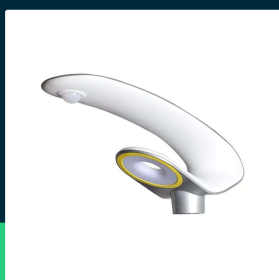

LED Solar garden light 20W PIR sensor RF control 4000K

SKU 5505 EAN 3800157660358 VT-130W

Related products (SKUs): 5506

TECHNICAL SPECIFICATION

Power	20W	IP rating	IP65	Brand	V-TAC
Equivalent power	130W	Charging time	8h	Warranty	5y
Luminous flux (lm)	2000 lm	Battery capacity	6,4V 6000mAh 38,4WH	Certifications	CE, EMC, ROHS
Light color	Neutral white	Sensor type	5 modes	Efficacy (lm/W)	100 lm/W
Color temperature	4000K	Detection range	120°	Parameters	Motion sensor
Beam angle	120°	Detection distance	8m	ETIM	EC000062
Voltage	Solar	Ignition time (100%)	0.001s	CN code	8539 52 00
SKU	SKU 5505	Size	601.1x292.8x200mm		
EAN barcode	3800157660358	Mounting size	60mm		
Product code	VT-130W	Product weight	5,06		
Base	Integrated LED fixture	Volume	0,05235		
CRI	80+	Pack length	250mm		
Material	Aluminium, ABS	Pack width	250mm		
Housing color	Silver	Pack height	300mm		
Type	Park	Master carton	1		
Dimming	NIE	Quantity per pallet	25		

**LED Solar garden light 20W PIR sensor RF control 4000K**

SKU 5505 EAN 3800157660358 VT-130W

Related products (SKUs): 5506

Product description

- Equipped with a remote control and a motion sensor
- Maximum installation height 2,5-4m
- Pole diameter 60mm
- Charging time 8 hours
- Durable aluminum + ABS construction
- IP65 rating
- Auto on/off function
- 3 lighting modes and 5 sensor modes
- Available in 4000K and 6000K varieties
- Warranty 5 years