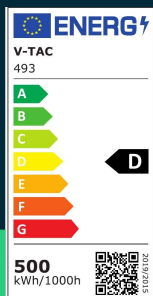

**500W LED sports floodlight SAMSUNG CHIP meanwell driver
110° dimmable 5000K**

SKU 493 EAN 3800157639811 VT-501D

Related products (SKUs): 21493

TECHNICAL SPECIFICATION

Power	500W	CRI	80+	Pack height	450mm
Luminous flux (lm)	67500 lm	IK rating	IK08	Master carton	1
Light color	Cool white	Housing color	Black	Brand	V-TAC
Color temperature	5000K	Type	Sports Light	Warranty	5y
Beam angle	110°	Dimming	TAK	Certifications	CE, EMC, ROHS
Voltage	230V	IP rating	IP65	Efficacy (lm/W)	135 lm/W
SKU	SKU 493	Ignition time (100%)	0.001s	Parameters	Dimming 1-10V
EAN barcode	3800157639811	Color consistency	<6	ETIM	EC001959
Product code	VT-501D	Declared intensity (cd)	25193.1 Cd Max.	CN code	8539 52 00
Energy class	E	On/Off cycles	30000	EPREL	1025125
Base	Integrated LED fixture	Operating conditions	-20° +45°		
LED module type	SAMSUNG	Size	363x480mm		
Lifetime	50000h	Product weight	18		
Input voltage	100-240V	Volume	0,10125		
Frequency	50Hz	Pack length	500mm		
Power factor	>0,9	Pack width	450mm		

**500W LED sports floodlight SAMSUNG CHIP meanwell driver
110° dimmable 5000K**

SKU 493 EAN 3800157639811 VT-501D

Related products (SKUs): 21493

Product description

- The SPORT series fixtures are designed with the most modern components ensuring the best performance and durability
- SAMSUNG LED chip
- MEAN WELL fin
- Degree of protection IP65
- No lead or mercury content
- Energy consumption lower by 80% compared to traditional light sources