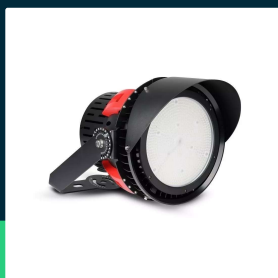

**500W LED sports floodlight SAMSUNG CHIP meanwell driver
110° dimmable 5000K**

SKU 493 EAN 3800157639811 VT-501D

Related products (SKUs): 21493

TECHNICAL SPECIFICATION

Power	500W	CRI	80+	Pack height	450mm
Luminous flux (lm)	67500 lm	IK rating	IK08	Master carton	1
Light color	Cool white	Housing color	Black	Brand	V-TAC
Color temperature	5000K	Type	Sports Light	Warranty	5y
Beam angle	110°	Dimming	TAK	Certifications	CE, EMC, ROHS
Voltage	230V	IP rating	IP65	Efficacy (lm/W)	135 lm/W
SKU	SKU 493	Ignition time (100%)	0.001s	Parameters	Dimming 1-10V
EAN barcode	3800157639811	Color consistency	<6	ETIM	EC001959
Product code	VT-501D	Declared intensity (cd)	25193.1 Cd Max.	CN code	8539 52 00
Energy class	E	On/Off cycles	30000	EPREL	1025125
Base	Integrated LED fixture	Operating conditions	-20° +45°		
LED module type	SAMSUNG	Size	363x480mm		
Lifetime	50000h	Product weight	18		
Input voltage	100-240V	Volume	0,10125		
Frequency	50Hz	Pack length	500mm		
Power factor	>0,9	Pack width	450mm		

**500W LED sports floodlight SAMSUNG CHIP meanwell driver
110° dimmable 5000K**

SKU 493 EAN 3800157639811 VT-501D

Related products (SKUs): 21493

Product description

- The SPORT series fixtures are designed with the most modern components ensuring the best performance and durability
- SAMSUNG LED chip
- MEAN WELL fin
- Degree of protection IP65
- No lead or mercury content
- Energy consumption lower by 80% compared to traditional light sources