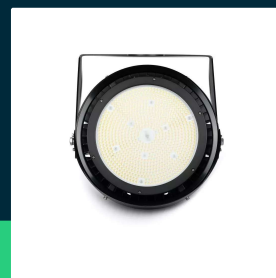

**500W LED sports floodlight SAMSUNG CHIP meanwell driver
110° dimmable 5000K**

SKU 493 EAN 3800157639811 VT-501D

Related products (SKUs): 21493

TECHNICAL SPECIFICATION

Power	500W	CRI	80+	Pack height	450mm
Luminous flux (lm)	67500 lm	IK rating	IK08	Master carton	1
Light color	Cool white	Housing color	Black	Brand	V-TAC
Color temperature	5000K	Type	Sports Light	Warranty	5y
Beam angle	110°	Dimming	TAK	Certifications	CE, EMC, ROHS
Voltage	230V	IP rating	IP65	Efficacy (lm/W)	135 lm/W
SKU	SKU 493	Ignition time (100%)	0.001s	Parameters	Dimming 1-10V
EAN barcode	3800157639811	Color consistency	<6	ETIM	EC001959
Product code	VT-501D	Declared intensity (cd)	25193.1 Cd Max.	CN code	8539 52 00
Energy class	E	On/Off cycles	30000	EPREL	1025125
Base	Integrated LED fixture	Operating conditions	-20° +45°		
LED module type	SAMSUNG	Size	363x480mm		
Lifetime	50000h	Product weight	18		
Input voltage	100-240V	Volume	0,10125		
Frequency	50Hz	Pack length	500mm		
Power factor	>0,9	Pack width	450mm		

**500W LED sports floodlight SAMSUNG CHIP meanwell driver
110° dimmable 5000K**

SKU 493 EAN 3800157639811 VT-501D

Related products (SKUs): 21493

Product description

- The SPORT series fixtures are designed with the most modern components ensuring the best performance and durability
- SAMSUNG LED chip
- MEAN WELL fin
- Degree of protection IP65
- No lead or mercury content
- Energy consumption lower by 80% compared to traditional light sources