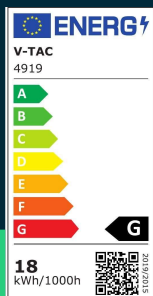

18W LED surface panel downlight premium square 3000K

SKU 4919 EAN 3800157605533 VT-1805SQ

Related products (SKUs): 4920, 4921

TECHNICAL SPECIFICATION

Power	18W	Frequency	50/60Hz	Pack width	32mm
Equivalent power	75W	Power factor	>0,9	Pack height	200mm
Luminous flux (lm)	1500 lm	CRI	80+	Master carton	20
Light color	Warm white	Material	Aluminium	Quantity per pallet	600
Color temperature	3000K	Housing color	White	Brand	V-TAC
Beam angle	120°	Type	Surface-mounted	Warranty	2y
Voltage	230V	Dimming	NIE	Certifications	CE
SKU	SKU 4919	IP rating	IP20	Efficacy (lm/W)	85 lm/W
EAN barcode	3800157605533	Ignition time (100%)	0.001s	ETIM	EC002892
Product code	VT-1805SQ	Color consistency	<6	CN code	8539 51 00
Energy class	G	On/Off cycles	15000	EPREL	1028114
Base	Integrated LED fixture	Operating conditions	-20° +45°		
Shape	Square	Size	190x190x24mm		
LED module type	SMD	Product weight	0,64		
Lifetime	20000h	Volume	0,00122337		
Input voltage	100-240V	Pack length	210mm		

**18W LED surface panel downlight premium square 3000K**

SKU 4919 EAN 3800157605533 VT-1805SQ

Related products (SKUs): 4920, 4921

Product description

- Contemporary and Modern design
- No ripple
- Resistance to damage
- No infrared radiation, does not attract insects
- Easy installation
- No lead or mercury content
- Environmentally friendly product
- Selected models are dimmable