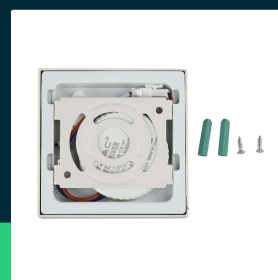

18W LED surface panel downlight premium square 3000K

SKU 4919 EAN 3800157605533 VT-1805SQ

Related products (SKUs): 4920, 4921

TECHNICAL SPECIFICATION

Power	18W	Frequency	50/60Hz	Pack width	32mm
Equivalent power	75W	Power factor	>0,9	Pack height	200mm
Luminous flux (lm)	1500 lm	CRI	80+	Master carton	20
Light color	Warm white	Material	Aluminium	Quantity per pallet	600
Color temperature	3000K	Housing color	White	Brand	V-TAC
Beam angle	120°	Type	Surface-mounted	Warranty	2y
Voltage	230V	Dimming	NIE	Certifications	CE
SKU	SKU 4919	IP rating	IP20	Efficacy (lm/W)	85 lm/W
EAN barcode	3800157605533	Ignition time (100%)	0.001s	ETIM	EC002892
Product code	VT-1805SQ	Color consistency	<6	CN code	8539 51 00
Energy class	G	On/Off cycles	15000	EPREL	1028114
Base	Integrated LED fixture	Operating conditions	-20° +45°		
Shape	Square	Size	190x190x24mm		
LED module type	SMD	Product weight	0,64		
Lifetime	20000h	Volume	0,00122337		
Input voltage	100-240V	Pack length	210mm		

**18W LED surface panel downlight premium square 3000K**

SKU 4919 EAN 3800157605533 VT-1805SQ

Related products (SKUs): 4920, 4921

Product description

- Contemporary and Modern design
- No ripple
- Resistance to damage
- No infrared radiation, does not attract insects
- Easy installation
- No lead or mercury content
- Environmentally friendly product
- Selected models are dimmable