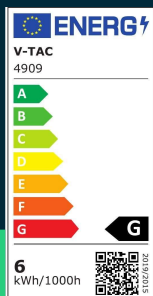

**6W LED surface panel downlight premium square 6400K**

SKU 4909 EAN 3800157605434 VT-605SQ

Related products (SKUs): 4907, 4908

**TECHNICAL SPECIFICATION**

Power	6W	Frequency	50/60Hz	Pack width	32mm
Equivalent power	35W	Power factor	>0,9	Pack height	100mm
Luminous flux (lm)	420 lm	CRI	80+	Master carton	50
Light color	Cool white	Material	Aluminium	Quantity per pallet	2400
Color temperature	6000K	Housing color	White	Brand	V-TAC
Beam angle	120°	Type	Surface-mounted	Warranty	2y
Voltage	230V	Dimming	NIE	Certifications	CE
SKU	SKU 4909	IP rating	IP20	Efficacy (lm/W)	70 lm/W
EAN barcode	3800157605434	Ignition time (100%)	0.001s	ETIM	EC002892
Product code	VT-605SQ	Color consistency	<6	CN code	8539 51 00
Energy class	G	On/Off cycles	15000	EPREL	1028105
Base	Integrated LED fixture	Operating conditions	-20° +45°		
Shape	Square	Size	90x90x24mm		
LED module type	SMD	Product weight	0,2		
Lifetime	20000h	Volume	0,00031137		
Input voltage	100-240V	Pack length	110mm		