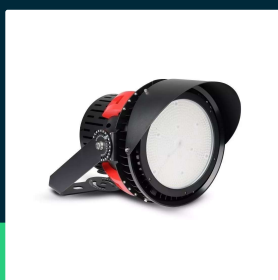

**500W LED sports floodlight SAMSUNG CHIP meanwell driver
45° dimmable 5000K**

SKU 490 EAN 3800157639231 VT-500D

Related products (SKUs): 21490

TECHNICAL SPECIFICATION

Power	500W	CRI	80+	Pack height	450mm
Luminous flux (lm)	67500 lm	IK rating	IK08	Master carton	1
Light color	Cool white	Housing color	Black	Quantity per pallet	16
Color temperature	5000K	Type	Sports Light	Brand	V-TAC
Beam angle	45°	Dimming	TAK	Warranty	5y
Voltage	230V	IP rating	IP65	Certifications	CE, EMC, ROHS
SKU	SKU 490	Ignition time (100%)	0.001s	Efficacy (lm/W)	135 lm/W
EAN barcode	3800157639231	Color consistency	<6	Parameters	Dimming 1-10V
Product code	VT-500D	Declared intensity (cd)	141131 Cd Max.	ETIM	EC001959
Energy class	E	On/Off cycles	30000	CN code	8539 52 00
Base	Integrated LED fixture	Operating conditions	-20° +45°	EPREL	1275342
LED module type	SAMSUNG	Size	363x480mm		
Lifetime	50000h	Product weight	18		
Input voltage	100-240V	Volume	0,10125		
Frequency	50Hz	Pack length	500mm		
Power factor	>0,9	Pack width	450mm		

**500W LED sports floodlight SAMSUNG CHIP meanwell driver
45° dimmable 5000K**

SKU 490 EAN 3800157639231 VT-500D

Related products (SKUs): 21490

Product description

- The SPORT series fixtures are designed with the most modern components ensuring the best performance and durability
- SAMSUNG LED chip
- MEAN WELL fin
- Degree of protection IP65
- No lead or mercury content
- Energy consumption lower by 80% compared to traditional light sources