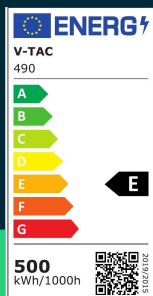

**500W LED sports floodlight SAMSUNG CHIP meanwell driver
45° dimmable 5000K**

SKU 490 EAN 3800157639231 VT-500D

Related products (SKUs): 21490

TECHNICAL SPECIFICATION

Power	500W	CRI	80+	Pack height	450mm
Luminous flux (lm)	67500 lm	IK rating	IK08	Master carton	1
Light color	Cool white	Housing color	Black	Quantity per pallet	16
Color temperature	5000K	Type	Sports Light	Brand	V-TAC
Beam angle	45°	Dimming	TAK	Warranty	5y
Voltage	230V	IP rating	IP65	Certifications	CE, EMC, ROHS
SKU	SKU 490	Ignition time (100%)	0.001s	Efficacy (lm/W)	135 lm/W
EAN barcode	3800157639231	Color consistency	<6	Parameters	Dimming 1-10V
Product code	VT-500D	Declared intensity (cd)	141131 Cd Max.	ETIM	EC001959
Energy class	E	On/Off cycles	30000	CN code	8539 52 00
Base	Integrated LED fixture	Operating conditions	-20° +45°	EPREL	1275342
LED module type	SAMSUNG	Size	363x480mm		
Lifetime	50000h	Product weight	18		
Input voltage	100-240V	Volume	0,10125		
Frequency	50Hz	Pack length	500mm		
Power factor	>0,9	Pack width	450mm		

**500W LED sports floodlight SAMSUNG CHIP meanwell driver
45° dimmable 5000K**

SKU 490 EAN 3800157639231 VT-500D

Related products (SKUs): 21490

Product description

- The SPORT series fixtures are designed with the most modern components ensuring the best performance and durability
- SAMSUNG LED chip
- MEAN WELL fin
- Degree of protection IP65
- No lead or mercury content
- Energy consumption lower by 80% compared to traditional light sources