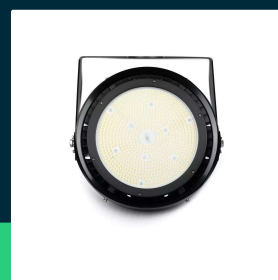

**500W LED sports floodlight SAMSUNG CHIP meanwell driver
45° dimmable 5000K**

SKU 490 EAN 3800157639231 VT-500D

Related products (SKUs): 21490

TECHNICAL SPECIFICATION

Power	500W	CRI	80+	Pack height	450mm
Luminous flux (lm)	67500 lm	IK rating	IK08	Master carton	1
Light color	Cool white	Housing color	Black	Quantity per pallet	16
Color temperature	5000K	Type	Sports Light	Brand	V-TAC
Beam angle	45°	Dimming	TAK	Warranty	5y
Voltage	230V	IP rating	IP65	Certifications	CE, EMC, ROHS
SKU	SKU 490	Ignition time (100%)	0.001s	Efficacy (lm/W)	135 lm/W
EAN barcode	3800157639231	Color consistency	<6	Parameters	Dimming 1-10V
Product code	VT-500D	Declared intensity (cd)	141131 Cd Max.	ETIM	EC001959
Energy class	E	On/Off cycles	30000	CN code	8539 52 00
Base	Integrated LED fixture	Operating conditions	-20° +45°	EPREL	1275342
LED module type	SAMSUNG	Size	363x480mm		
Lifetime	50000h	Product weight	18		
Input voltage	100-240V	Volume	0,10125		
Frequency	50Hz	Pack length	500mm		
Power factor	>0,9	Pack width	450mm		

**500W LED sports floodlight SAMSUNG CHIP meanwell driver
45° dimmable 5000K**

SKU 490 EAN 3800157639231 VT-500D

Related products (SKUs): 21490

Product description

- The SPORT series fixtures are designed with the most modern components ensuring the best performance and durability
- SAMSUNG LED chip
- MEAN WELL fin
- Degree of protection IP65
- No lead or mercury content
- Energy consumption lower by 80% compared to traditional light sources