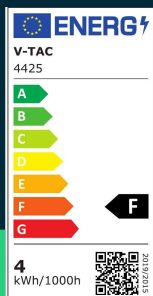

LED bulb 4W filament E14 P45 4000K

SKU 4425 EAN 3800157606394 VT-1996

Related products (SKUs): 4300, 4426, 43001, 44251, 214300, 214425

TECHNICAL SPECIFICATION

Power	4W	Frequency	50Hz	Pack length	45mm
Equivalent power	40W	Power factor	>0,4	Pack width	45mm
Luminous flux (lm)	400 lm	CRI	80+	Pack height	80mm
Light color	Neutral white	Material	Glass	Master carton	100
Color temperature	4000K	Housing color	Transparent	Quantity per pallet	4200
Beam angle	300°	Type	Light sources	Brand	V-TAC
Voltage	230V	Dimming	NIE	Warranty	2y
SKU	SKU 4425	Ignition time (100%)	0.001s	Certifications	CE, EMC, ROHS
EAN barcode	3800157606394	Color consistency	<6	Efficacy (lm/W)	100 lm/W
Product code	VT-1996	Declared intensity (cd)	34.1 Cd Max.	ETIM	EC001959
Energy class	F	On/Off cycles	15000	CN code	8539 52 00
Base	E14	Operating conditions	-20° +45°	EPREL	1025070
Shape	Ball	Lumen maintenance	0,7		
LED module type	Filament	Size	45x77mm		
Lifetime	>20000h	Product weight	0,03		
Input voltage	220-240V	Volume	0,00018225		

**LED bulb 4W filament E14 P45 4000K**

SKU 4425 EAN 3800157606394 VT-1996

Related products (SKUs): 4300, 4426, 43001, 44251, 214300, 214425

Product description

- Energy consumption lower by 80% compared to traditional light sources
- Very long life
- No UV or IR radiation
- Instant start and 100% light
- Low operating temperature
- Direct replacement for traditional light sources