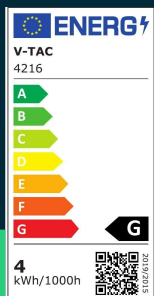

LED bulb 4W E14 candle 3000K

SKU 4216 EAN 3800230624796 VT-1818

Related products (SKUs): 4122, 4166, 214122, 214166, 214216, 2141226, 2141666, 2142166

TECHNICAL SPECIFICATION

Power	4W	Frequency	50Hz	Volume	0,000192
Equivalent power	30W	Power factor	>0,4	Pack length	37mm
Luminous flux (lm)	320 lm	CRI	80+	Pack width	37mm
Light color	Warm white	Material	Plastic	Pack height	100mm
Color temperature	2700K	Housing color	Matte opal	Master carton	200
Beam angle	200°	Type	Light sources	Quantity per pallet	8000
Voltage	230V	Dimming	NIE	Brand	V-TAC
SKU	SKU 4216	IP rating	IP20	Warranty	2y
EAN barcode	3800230624796	Ignition time (100%)	0.001s	Certifications	CE, EMC, ROHS
Product code	VT-1818	Color consistency	<6	Efficacy (lm/W)	80 lm/W
Energy class	G	Declared intensity (cd)	43.3 Cd Max.	ETIM	EC001959
Base	E14	On/Off cycles	15000	CN code	8539 52 00
Shape	Candle	Operating conditions	-20° +45°	EPREL	1025068
LED module type	SMD	Lumen maintenance	0,7		
Lifetime	>20000h	Size	37x100mm		
Input voltage	220-240V	Product weight	0,05		

**LED bulb 4W E14 candle 3000K**

SKU 4216 EAN 3800230624796 VT-1818

Related products (SKUs): 4122, 4166, 214122, 214166, 214216, 2141226, 2141666, 2142166

Product description

- Energy consumption lower by 80% compared to traditional light sources
- Very long life
- No UV or IR radiation
- Instant start and 100% light
- Low operating temperature
- Direct replacement for traditional light sources