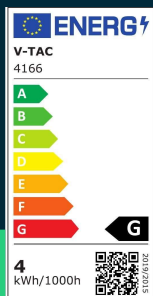

Bulb 4W E14 candle 4500K

SKU 4166 EAN 3800230620675 VT-1818

Related products (SKUs): 4122, 4216, 214122, 214166, 214216, 2141226, 2141666, 2142166

TECHNICAL SPECIFICATION

Power	4W	Frequency	50Hz	Volume	0,000208
Equivalent power	30W	Power factor	>0,4	Pack length	37mm
Luminous flux (lm)	320 lm	CRI	80+	Pack width	37mm
Light color	Neutral white	Material	Plastic	Pack height	100mm
Color temperature	4000K	Housing color	Matte opal	Master carton	50
Beam angle	200°	Type	Light sources	Quantity per pallet	8000
Voltage	230V	Dimming	NIE	Brand	V-TAC
SKU	SKU 4166	IP rating	IP20	Warranty	2y
EAN barcode	3800230620675	Ignition time (100%)	0.001s	Certifications	CE, EMC, ROHS
Product code	VT-1818	Color consistency	<6	Efficacy (lm/W)	80 lm/W
Energy class	G	Declared intensity (cd)	43.3 Cd Max.	ETIM	EC001959
Base	E14	On/Off cycles	15000	CN code	8539 52 00
Shape	Candle	Operating conditions	-20° +45°	EPREL	1025067
LED module type	SMD	Lumen maintenance	0,7		
Lifetime	>20000h	Size	37x100mm		
Input voltage	220-240V	Product weight	0,05		

**Bulb 4W E14 candle 4500K**

SKU 4166 EAN 3800230620675 VT-1818

Related products (SKUs): 4122, 4216, 214122, 214166, 214216, 2141226, 2141666, 2142166

Product description

- Energy consumption lower by 80% compared to traditional light sources
- Very long life
- No UV or IR radiation
- Instant start and 100% light
- Low operating temperature
- Direct replacement for traditional light sources