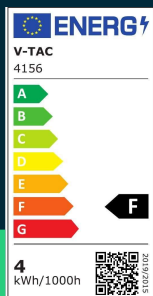

**LED bulb 4W E14 candle flame 4000K**

SKU 4156 EAN 3800230620736 VT-1818TP

Related products (SKUs): 4164, 4354, 214164

**TECHNICAL SPECIFICATION**

Power	4W	Frequency	50Hz	Volume	0,000208
Equivalent power	30W	Power factor	>0,4	Pack length	36mm
Luminous flux (lm)	350 lm	CRI	80+	Pack width	36mm
Light color	Neutral white	Material	Plastic	Pack height	125mm
Color temperature	4000K	Housing color	Matte opal	Master carton	200
Beam angle	220°	Type	Light sources	Brand	V-TAC
Voltage	230V	Dimming	NIE	Warranty	2y
SKU	SKU 4156	IP rating	IP20	Certifications	CE, EMC, ROHS
EAN barcode	3800230620736	Ignition time (100%)	0.001s	Efficacy (lm/W)	90 lm/W
Product code	VT-1818TP	Color consistency	<6	ETIM	EC001959
Energy class	F	Declared intensity (cd)	41.5 Cd Max.	CN code	8539 52 00
Base	E14	On/Off cycles	15000	EPREL	1025065
Shape	Flame candle	Operating conditions	-20° +45°		
LED module type	SMD	Lumen maintenance	0,7		
Lifetime	>20000h	Size	37x124mm		
Input voltage	220-240V	Product weight	0,05		

**LED bulb 4W E14 candle flame 4000K**

SKU 4156    EAN 3800230620736    VT-1818TP

Related products (SKUs): 4164, 4354, 214164