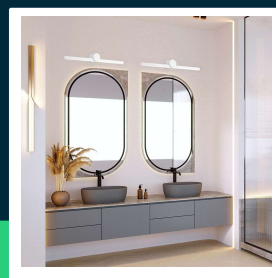

12W LED mirror light white body 3000K

SKU 405811 EAN 3800157690065 VT-7022-W

Related products (SKUs): 405821

TECHNICAL SPECIFICATION

Power	10W	Type	Wall	EPREL	1280982
Luminous flux (lm)	1530 lm	Dimming	NIE		
Light color	Warm white	IP rating	IP65		
Color temperature	3000K	Ignition time (100%)	0.001s		
Beam angle	180°	Size	610x100x75mm		
Voltage	230V	Product weight	1,22		
SKU	SKU 405811	Pack length	145mm		
EAN barcode	3800157690065	Pack width	110mm		
Product code	VT-7022-W	Pack height	660mm		
Series	Wall sconces	Master carton	10		
Energy class	E	Brand	V-TAC		
Base	Integrated LED fixture	Warranty	2y		
LED module type	SMD	Certifications	CE, EMC, ROHS		
Input voltage	220-240V	Efficacy (lm/W)	155 lm/W		
CRI	80+	ETIM	ECO02892		
Housing color	White	CN code	8539 51 00		

12W LED mirror light white body 3000K

SKU 405811 EAN 3800157690065 VT-7022-W

Related products (SKUs): 405821

Product description

- High-quality wall fixture made of aluminum
- High IP65 rating
- Wide range of applications, mirrors, pictures, corridors
- Available in white and black versions