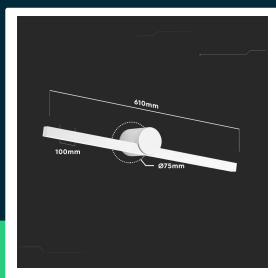

12W LED mirror light white body 3000K

SKU 405811 EAN 3800157690065 VT-7022-W

Related products (SKUs): 405821

TECHNICAL SPECIFICATION

Power	10W	Type	Wall	EPREL	1280982
Luminous flux (lm)	1530 lm	Dimming	NIE		
Light color	Warm white	IP rating	IP65		
Color temperature	3000K	Ignition time (100%)	0.001s		
Beam angle	180°	Size	610x100x75mm		
Voltage	230V	Product weight	1,22		
SKU	SKU 405811	Pack length	145mm		
EAN barcode	3800157690065	Pack width	110mm		
Product code	VT-7022-W	Pack height	660mm		
Series	Wall sconces	Master carton	10		
Energy class	E	Brand	V-TAC		
Base	Integrated LED fixture	Warranty	2y		
LED module type	SMD	Certifications	CE, EMC, ROHS		
Input voltage	220-240V	Efficacy (lm/W)	155 lm/W		
CRI	80+	ETIM	ECO02892		
Housing color	White	CN code	8539 51 00		

12W LED mirror light white body 3000K

SKU 405811 EAN 3800157690065 VT-7022-W

Related products (SKUs): 405821

Product description

- High-quality wall fixture made of aluminum
- High IP65 rating
- Wide range of applications, mirrors, pictures, corridors
- Available in white and black versions