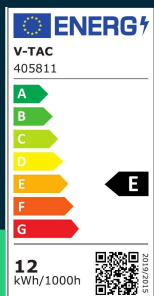

12W LED mirror light white body 3000K

SKU 405811 EAN 3800157690065 VT-7022-W

Related products (SKUs): 405821

TECHNICAL SPECIFICATION

Power	10W	Type	Wall	EPREL	1280982
Luminous flux (lm)	1530 lm	Dimming	NIE		
Light color	Warm white	IP rating	IP65		
Color temperature	3000K	Ignition time (100%)	0.001s		
Beam angle	180°	Size	610x100x75mm		
Voltage	230V	Product weight	1,22		
SKU	SKU 405811	Pack length	145mm		
EAN barcode	3800157690065	Pack width	110mm		
Product code	VT-7022-W	Pack height	660mm		
Series	Wall sconces	Master carton	10		
Energy class	E	Brand	V-TAC		
Base	Integrated LED fixture	Warranty	2y		
LED module type	SMD	Certifications	CE, EMC, ROHS		
Input voltage	220-240V	Efficacy (lm/W)	155 lm/W		
CRI	80+	ETIM	ECO02892		
Housing color	White	CN code	8539 51 00		

12W LED mirror light white body 3000K

SKU 405811 EAN 3800157690065 VT-7022-W

Related products (SKUs): 405821

Product description

- High-quality wall fixture made of aluminum
- High IP65 rating
- Wide range of applications, mirrors, pictures, corridors
- Available in white and black versions