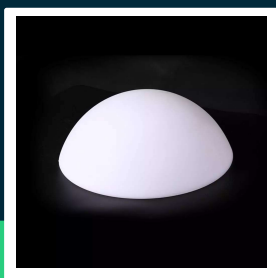

**LED half round ball RGB D50\*26cm**

SKU 40221 EAN 3800157641104 VT-7809

Related products (SKUs): ---

**TECHNICAL SPECIFICATION**

Power	6W	Material	Plastic	Pack height	510mm
Luminous flux (lm)	108 lm	Housing color	White	Master carton	1
Light color	RGB+CCT white	Dimming	TAK	Brand	V-TAC
Color temperature	RGBW	IP rating	IP65	Warranty	2y
Beam angle	300°	Charging time	6h	Certifications	CE, EMC, ROHS
Voltage	230V	Operating time	8-10h	Efficacy (lm/W)	20 lm/W
SKU	SKU 40221	Battery capacity	Lithium battery 3600mAh	ETIM	EC000301
EAN barcode	3800157641104	Ignition time (100%)	0.001s	CN code	8539 51 00
Product code	VT-7809	Color consistency	<6		
Base	Integrated LED fixture	On/Off cycles	>10000		
Shape	Hemisphere	Operating conditions	-20° +45°		
LED module type	SMD	Size	500x500x260mm		
Lifetime	50000h	Product weight	2,65		
Input voltage	30-42V DC	Volume	0,072828		
Frequency	50Hz	Pack length	510mm		
CRI	80+	Pack width	280mm		

**LED half round ball RGB D50\*26cm**

SKU 40221    EAN 3800157641104    VT-7809

Related products (SKUs): ---

## Product description

- A modern range of V-TAC decorative lighting. The RGB system allows you to set the perfect atmosphere
- The set includes a remote control that allows you to turn the light on/off, change the color and dim it
- Built-in lithium battery