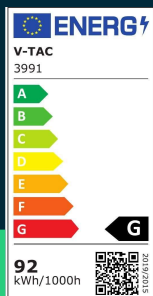

**92W soft light chandelier dimmable coffee 3000K**

SKU 3991 EAN 3800157638760 VT-82-3

Related products (SKUs): 3989, 3990

**TECHNICAL SPECIFICATION**

Power	92W	Power factor	>0,9	Volume	0,05538
Luminous flux (lm)	6500 lm	CRI	80+	Pack length	650mm
Light color	Warm white	Material	Acrylic, aluminium	Pack width	120mm
Color temperature	3000K	Housing color	Coffee	Pack height	710mm
Beam angle	120°	Type	Suspended	Master carton	1
Voltage	230V	Dimming	TAK	Quantity per pallet	24
SKU	SKU 3991	IP rating	IP20	Brand	V-TAC
EAN barcode	3800157638760	Ignition time (100%)	0.001s	Warranty	3y
Product code	VT-82-3	Color consistency	<6	Certifications	CE, EMC, ROHS
Energy class	G	On/Off cycles	>10000	Efficacy (lm/W)	70 lm/W
Base	Integrated LED fixture	Operating conditions	-20° +45°	ETIM	EC001743
LED module type	SMD	Size	600/500/400mm	CN code	8539 51 00
Lifetime	>20000h	Mounting size	500	EPREL	1040099
Input voltage	110-230V	Cable length	400mm / H1200 mm / Base 600 mm		
Frequency	50/60Hz	Product weight	5,8		