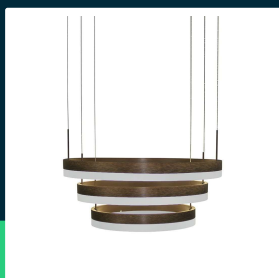

**92W soft light chandelier dimmable coffee 3000K**

SKU 3991 EAN 3800157638760 VT-82-3

Related products (SKUs): 3989, 3990

**TECHNICAL SPECIFICATION**

Power	92W	Power factor	>0,9	Volume	0,05538
Luminous flux (lm)	6500 lm	CRI	80+	Pack length	650mm
Light color	Warm white	Material	Acrylic, aluminium	Pack width	120mm
Color temperature	3000K	Housing color	Coffee	Pack height	710mm
Beam angle	120°	Type	Suspended	Master carton	1
Voltage	230V	Dimming	TAK	Quantity per pallet	24
SKU	SKU 3991	IP rating	IP20	Brand	V-TAC
EAN barcode	3800157638760	Ignition time (100%)	0.001s	Warranty	3y
Product code	VT-82-3	Color consistency	<6	Certifications	CE, EMC, ROHS
Energy class	G	On/Off cycles	>10000	Efficacy (lm/W)	70 lm/W
Base	Integrated LED fixture	Operating conditions	-20° +45°	ETIM	EC001743
LED module type	SMD	Size	600/500/400mm	CN code	8539 51 00
Lifetime	>20000h	Mounting size	500	EPREL	1040099
Input voltage	110-230V	Cable length	400mm / H1200 mm / Base 600 mm		
Frequency	50/60Hz	Product weight	5,8		

**92W soft light chandelier dimmable coffee 3000K**

SKU 3991 EAN 3800157638760 VT-82-3

Related products (SKUs): 3989, 3990

## Product description

- The series is available in various designs
- Easy installation
- Dimming option
- Input voltage 220-240V