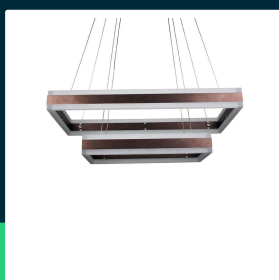

100W soft light chandelier dimmable coffee 3000K

SKU 3988 EAN 3800157638739 VT-101-2D

Related products (SKUs): 3986, 3987, 213986

TECHNICAL SPECIFICATION

Power	115W	Power factor	>0,9	Pack length	350mm
Luminous flux (lm)	8050 lm	CRI	80+	Pack width	110mm
Light color	Warm white	Material	Acrylic, aluminium	Pack height	850mm
Color temperature	3000K	Housing color	Coffee	Master carton	1
Beam angle	120°	Type	Suspended	Quantity per pallet	35
Voltage	230V	Dimming	TAK	Brand	V-TAC
SKU	SKU 3988	IP rating	IP20	Warranty	3y
EAN barcode	3800157638739	Ignition time (100%)	0.001s	Certifications	CE, EMC, ROHS
Product code	VT-101-2D	Color consistency	<6	Efficacy (lm/W)	70 lm/W
Energy class	G	On/Off cycles	>10000	ETIM	EC001743
Base	Integrated LED fixture	Operating conditions	-20° +45°	CN code	8539 51 00
LED module type	SMD	Size	600/400/200mm	EPREL	1040096
Lifetime	>20000h	Mounting size	600 x 300 mm / H1200 mm / Base 250 mm		
Input voltage	110-240V	Product weight	4,8		
Frequency	50/60Hz	Volume	0,032725		

100W soft light chandelier dimmable coffee 3000K

SKU 3988 EAN 3800157638739 VT-101-2D

Related products (SKUs): 3986, 3987, 213986

Product description

- Stylish fixture available in various versions
- Easy assembly
- Dimmable fixture
- Supply voltage 220-240V