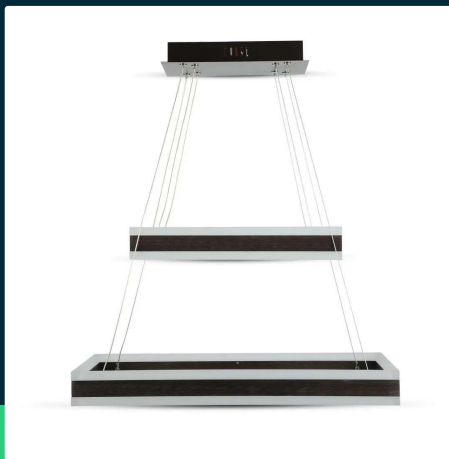

100W soft light chandelier dimmable coffee 3000K

SKU 3988 EAN 3800157638739 VT-101-2D

Related products (SKUs): 3986, 3987, 213986

TECHNICAL SPECIFICATION

Power	115W	Power factor	>0,9	Pack length	350mm
Luminous flux (lm)	8050 lm	CRI	80+	Pack width	110mm
Light color	Warm white	Material	Acrylic, aluminium	Pack height	850mm
Color temperature	3000K	Housing color	Coffee	Master carton	1
Beam angle	120°	Type	Suspended	Quantity per pallet	35
Voltage	230V	Dimming	TAK	Brand	V-TAC
SKU	SKU 3988	IP rating	IP20	Warranty	3y
EAN barcode	3800157638739	Ignition time (100%)	0.001s	Certifications	CE, EMC, ROHS
Product code	VT-101-2D	Color consistency	<6	Efficacy (lm/W)	70 lm/W
Energy class	G	On/Off cycles	>10000	ETIM	EC001743
Base	Integrated LED fixture	Operating conditions	-20° +45°	CN code	8539 51 00
LED module type	SMD	Size	600/400/200mm	EPREL	1040096
Lifetime	>20000h	Mounting size	600 x 300 mm / H1200 mm / Base 250 mm		
Input voltage	110-240V	Product weight	4,8		
Frequency	50/60Hz	Volume	0,032725		

100W soft light chandelier dimmable coffee 3000K

SKU 3988 EAN 3800157638739 VT-101-2D

Related products (SKUs): 3986, 3987, 213986

Product description

- Stylish fixture available in various versions
- Easy assembly
- Dimmable fixture
- Supply voltage 220-240V