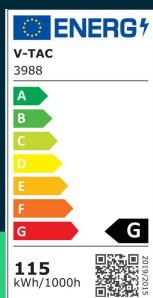

100W soft light chandelier dimmable coffee 3000K

SKU 3988 EAN 3800157638739 VT-101-2D

Related products (SKUs): 3986, 3987, 213986

TECHNICAL SPECIFICATION

Power	115W	Power factor	>0,9	Pack length	350mm
Luminous flux (lm)	8050 lm	CRI	80+	Pack width	110mm
Light color	Warm white	Material	Acrylic, aluminium	Pack height	850mm
Color temperature	3000K	Housing color	Coffee	Master carton	1
Beam angle	120°	Type	Suspended	Quantity per pallet	35
Voltage	230V	Dimming	TAK	Brand	V-TAC
SKU	SKU 3988	IP rating	IP20	Warranty	3y
EAN barcode	3800157638739	Ignition time (100%)	0.001s	Certifications	CE, EMC, ROHS
Product code	VT-101-2D	Color consistency	<6	Efficacy (lm/W)	70 lm/W
Energy class	G	On/Off cycles	>10000	ETIM	EC001743
Base	Integrated LED fixture	Operating conditions	-20° +45°	CN code	8539 51 00
LED module type	SMD	Size	600/400/200mm	EPREL	1040096
Lifetime	>20000h	Mounting size	600 x 300 mm / H1200 mm / Base 250 mm		
Input voltage	110-240V	Product weight	4,8		
Frequency	50/60Hz	Volume	0,032725		