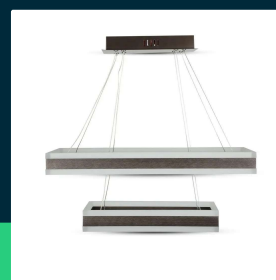

100W soft light chandelier dimmable coffee 3000K

SKU 3988 EAN 3800157638739 VT-101-2D

Related products (SKUs): 3986, 3987, 213986

TECHNICAL SPECIFICATION

Power	115W	Power factor	>0,9	Pack length	350mm
Luminous flux (lm)	8050 lm	CRI	80+	Pack width	110mm
Light color	Warm white	Material	Acrylic, aluminium	Pack height	850mm
Color temperature	3000K	Housing color	Coffee	Master carton	1
Beam angle	120°	Type	Suspended	Quantity per pallet	35
Voltage	230V	Dimming	TAK	Brand	V-TAC
SKU	SKU 3988	IP rating	IP20	Warranty	3y
EAN barcode	3800157638739	Ignition time (100%)	0.001s	Certifications	CE, EMC, ROHS
Product code	VT-101-2D	Color consistency	<6	Efficacy (lm/W)	70 lm/W
Energy class	G	On/Off cycles	>10000	ETIM	EC001743
Base	Integrated LED fixture	Operating conditions	-20° +45°	CN code	8539 51 00
LED module type	SMD	Size	600/400/200mm	EPREL	1040096
Lifetime	>20000h	Mounting size	600 x 300 mm / H1200 mm / Base 250 mm		
Input voltage	110-240V	Product weight	4,8		
Frequency	50/60Hz	Volume	0,032725		

100W soft light chandelier dimmable coffee 3000K

SKU 3988 EAN 3800157638739 VT-101-2D

Related products (SKUs): 3986, 3987, 213986

Product description

- Stylish fixture available in various versions
- Easy assembly
- Dimmable fixture
- Supply voltage 220-240V