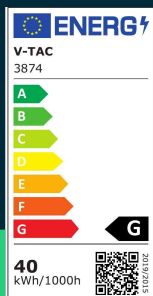

40W soft light chandelier d:40mm 3000K

SKU 3874 EAN 3800157620888 VT-40-1

Related products (SKUs): ---

TECHNICAL SPECIFICATION

Equivalent power	200W	Material	Steel, PC	Master carton	1
Luminous flux (lm)	2800 lm	Housing color	Chrome, white	Brand	V-TAC
Light color	Warm white	Type	Suspended	Warranty	3y
Color temperature	3000K	Dimming	NIE	Certifications	CE, EMC, ROHS
Beam angle	120°	IP rating	IP20	ETIM	EC001743
Voltage	230V	Ignition time (100%)	0.001s	CN code	8539 51 00
SKU	SKU 3874	Color consistency	<6	EPREL	999517
EAN barcode	3800157620888	On/Off cycles	15000		
Product code	VT-40-1	Operating conditions	-20° +45°		
Energy class	G	Size	210mm		
Base	E27	Mounting size	210mm		
Shape	Round	Product weight	3,8		
LED module type	SMD2835	Volume	0,022275		
Lifetime	>20000h	Pack length	450mm		
Frequency	50Hz	Pack width	110mm		
Power factor	>0,9	Pack height	450mm		