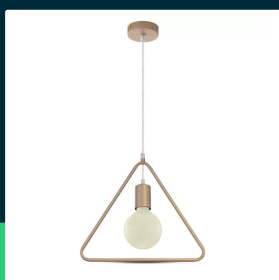

**Pendant light triangle champagne gold with gold canopy**

SKU 3837 EAN 3800157616720 VT-7321-CG

Related products (SKUs): ---

**TECHNICAL SPECIFICATION**

Voltage	230V	Volume	0,007623
SKU	SKU 3837	Pack length	330mm
EAN barcode	3800157616720	Pack width	70mm
Product code	VT-7321-CG	Pack height	330mm
Base	E27	Master carton	10
Shape	Triangle	Quantity per pallet	120
Input voltage	220-240V	Brand	V-TAC
Frequency	50Hz	Warranty	5y
Material	Metal	Certifications	CE, EMC, ROHS
Housing color	Champagne gold	ETIM	EC001743
Type	Suspended	CN code	8539 51 00
IP rating	IP20		
Compatibility	E27 bulbs (not included)		
Size	320x320x1350mm		
Cable length	1m		
Product weight	0,66		

**Pendant light triangle champagne gold with gold canopy**

SKU 3837 EAN 3800157616720 VT-7321-CG

Related products (SKUs): ---

## Product description

- A stylish geometric series available in various designs
- Easy installation
- E27 socket, max 60W when using old type bulbs. Any power allowed when using LED sources
- Required input voltage from 220-240V