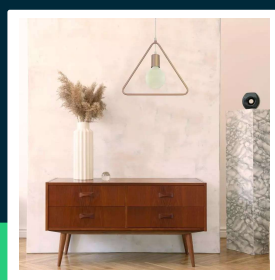

**Pendant light triangle champagne gold with gold canopy**

SKU 3837 EAN 3800157616720 VT-7321-CG

Related products (SKUs): ---

**TECHNICAL SPECIFICATION**

Voltage	230V	Volume	0,007623
SKU	SKU 3837	Pack length	330mm
EAN barcode	3800157616720	Pack width	70mm
Product code	VT-7321-CG	Pack height	330mm
Base	E27	Master carton	10
Shape	Triangle	Quantity per pallet	120
Input voltage	220-240V	Brand	V-TAC
Frequency	50Hz	Warranty	5y
Material	Metal	Certifications	CE, EMC, ROHS
Housing color	Champagne gold	ETIM	EC001743
Type	Suspended	CN code	8539 51 00
IP rating	IP20		
Compatibility	E27 bulbs (not included)		
Size	320x320x1350mm		
Cable length	1m		
Product weight	0,66		

**Pendant light triangle champagne gold with gold canopy**

SKU 3837 EAN 3800157616720 VT-7321-CG

Related products (SKUs): ---

## Product description

- A stylish geometric series available in various designs
- Easy installation
- E27 socket, max 60W when using old type bulbs. Any power allowed when using LED sources
- Required input voltage from 220-240V