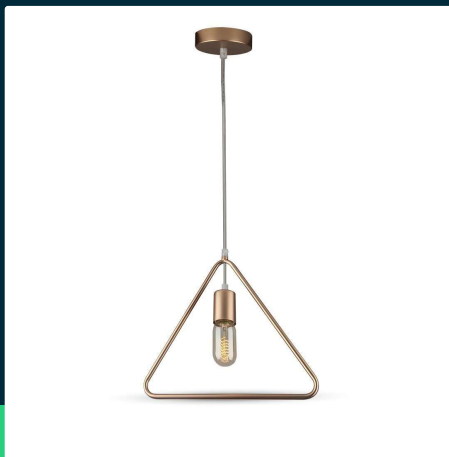

**Pendant light triangle champagne gold with gold canopy**

SKU 3837 EAN 3800157616720 VT-7321-CG

Related products (SKUs): ---

**TECHNICAL SPECIFICATION**

Voltage	230V	Volume	0,007623
SKU	SKU 3837	Pack length	330mm
EAN barcode	3800157616720	Pack width	70mm
Product code	VT-7321-CG	Pack height	330mm
Base	E27	Master carton	10
Shape	Triangle	Quantity per pallet	120
Input voltage	220-240V	Brand	V-TAC
Frequency	50Hz	Warranty	5y
Material	Metal	Certifications	CE, EMC, ROHS
Housing color	Champagne gold	ETIM	EC001743
Type	Suspended	CN code	8539 51 00
IP rating	IP20		
Compatibility	E27 bulbs (not included)		
Size	320x320x1350mm		
Cable length	1m		
Product weight	0,66		

**Pendant light triangle champagne gold with gold canopy**

SKU 3837 EAN 3800157616720 VT-7321-CG

Related products (SKUs): ---

## Product description

- A stylish geometric series available in various designs
- Easy installation
- E27 socket, max 60W when using old type bulbs. Any power allowed when using LED sources
- Required input voltage from 220-240V