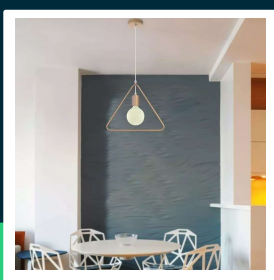

**Pendant light triangle champagne gold with gold canopy**

SKU 3837 EAN 3800157616720 VT-7321-CG

Related products (SKUs): ---

**TECHNICAL SPECIFICATION**

Voltage	230V	Volume	0,007623
SKU	SKU 3837	Pack length	330mm
EAN barcode	3800157616720	Pack width	70mm
Product code	VT-7321-CG	Pack height	330mm
Base	E27	Master carton	10
Shape	Triangle	Quantity per pallet	120
Input voltage	220-240V	Brand	V-TAC
Frequency	50Hz	Warranty	5y
Material	Metal	Certifications	CE, EMC, ROHS
Housing color	Champagne gold	ETIM	EC001743
Type	Suspended	CN code	8539 51 00
IP rating	IP20		
Compatibility	E27 bulbs (not included)		
Size	320x320x1350mm		
Cable length	1m		
Product weight	0,66		

**Pendant light triangle champagne gold with gold canopy**

SKU 3837 EAN 3800157616720 VT-7321-CG

Related products (SKUs): ---