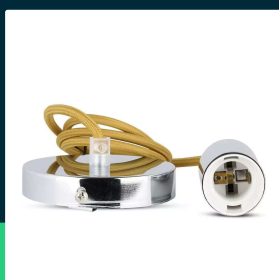

**Chrome metal cup pendant light beige**

SKU 3794 EAN 3800157611671 VT-7338-BE

Related products (SKUs): ---

**TECHNICAL SPECIFICATION**

Voltage	230V	Pack width	50mm
SKU	SKU 3794	Pack height	240mm
EAN barcode	3800157611671	Master carton	40
Product code	VT-7338-BE	Quantity per pallet	1200
Base	E27	Brand	V-TAC
Input voltage	220-240V	Warranty	5y
Frequency	50Hz	Certifications	CE, EMC, ROHS
Material	Metal	ETIM	EC001743
Housing color	Beige	CN code	8539 51 00
Type	Suspended		
IP rating	IP20		
Compatibility	E27 bulbs (not included)		
Size	36x60mm		
Product weight	0,21		
Volume	0,00288		
Pack length	170mm		

**Chrome metal cup pendant light beige**

SKU 3794 EAN 3800157611671 VT-7338-BE

Related products (SKUs): ---

**Product description**

- Modern Chrome, Rose and Gold series
- Easy installation
- E27 socket, max 60W when using old type bulbs. Any power allowed when using LED sources
- Required input voltage from 220-240V