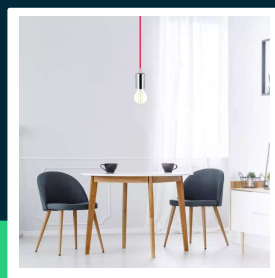

Chrome metal cup pendant light rose red

SKU 3792 EAN 3800157611657 VT-7338-RR

Related products (SKUs): ---

TECHNICAL SPECIFICATION

Voltage	230V	Pack width	160mm
SKU	SKU 3792	Pack height	40mm
EAN barcode	3800157611657	Master carton	40
Product code	VT-7338-RR	Quantity per pallet	1200
Base	E27	Brand	V-TAC
Input voltage	220-240V	Warranty	5y
Frequency	50Hz	Certifications	CE, EMC, ROHS
Material	Metal	ETIM	EC001743
Housing color	Dark pink	CN code	8539 51 00
Type	Suspended		
IP rating	IP20		
Compatibility	E27 bulbs (not included)		
Size	36x60mm		
Product weight	0,2		
Volume	0,001536		
Pack length	240mm		

**Chrome metal cup pendant light rose red**

SKU 3792 EAN 3800157611657 VT-7338-RR

Related products (SKUs): ---

Product description

- Modern Chrome, Rose and Gold series
- Easy installation
- E27 socket, max 60W when using old type bulbs. Any power allowed when using LED sources
- Required input voltage from 220-240V