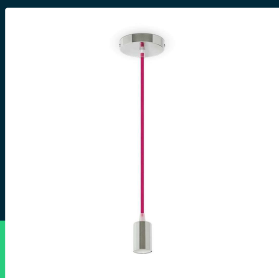

Chrome metal cup pendant light rose red

SKU 3792 EAN 3800157611657 VT-7338-RR

Related products (SKUs): ---

TECHNICAL SPECIFICATION

Voltage	230V	Pack width	160mm
SKU	SKU 3792	Pack height	40mm
EAN barcode	3800157611657	Master carton	40
Product code	VT-7338-RR	Quantity per pallet	1200
Base	E27	Brand	V-TAC
Input voltage	220-240V	Warranty	5y
Frequency	50Hz	Certifications	CE, EMC, ROHS
Material	Metal	ETIM	EC001743
Housing color	Dark pink	CN code	8539 51 00
Type	Suspended		
IP rating	IP20		
Compatibility	E27 bulbs (not included)		
Size	36x60mm		
Product weight	0,2		
Volume	0,001536		
Pack length	240mm		

**Chrome metal cup pendant light rose red**

SKU 3792 EAN 3800157611657 VT-7338-RR

Related products (SKUs): ---

Product description

- Modern Chrome, Rose and Gold series
- Easy installation
- E27 socket, max 60W when using old type bulbs. Any power allowed when using LED sources
- Required input voltage from 220-240V