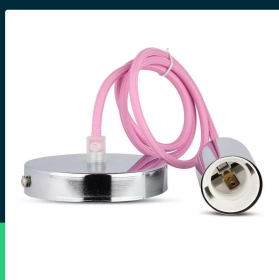

Chrome metal cup pendant light pink

SKU 3789 EAN 3800157611626 VT-7338-PK

Related products (SKUs): ---

TECHNICAL SPECIFICATION

Voltage	230V	Pack width	160mm
SKU	SKU 3789	Pack height	40mm
EAN barcode	3800157611626	Master carton	40
Product code	VT-7338-PK	Quantity per pallet	1440
Base	E27	Brand	V-TAC
Input voltage	220-240V	Warranty	5y
Frequency	50Hz	Certifications	CE, EMC, ROHS
Material	Metal	ETIM	EC001743
Housing color	Pink	CN code	8539 51 00
Type	Suspended		
IP rating	IP20		
Compatibility	E27 bulbs (not included)		
Size	36x60mm		
Product weight	0,2		
Volume	0,02541		
Pack length	240mm		

Chrome metal cup pendant light pink

SKU 3789 EAN 3800157611626 VT-7338-PK

Related products (SKUs): ---

Product description

- Modern Chrome, Rose and Gold series
- Easy installation
- E27 socket, max 60W when using old type bulbs. Any power allowed when using LED sources
- Required input voltage from 220-240V