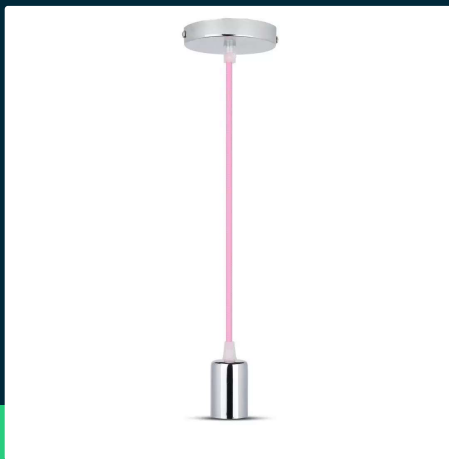

Chrome metal cup pendant light pink

SKU 3789 EAN 3800157611626 VT-7338-PK

Related products (SKUs): ---

TECHNICAL SPECIFICATION

Voltage	230V	Pack width	160mm
SKU	SKU 3789	Pack height	40mm
EAN barcode	3800157611626	Master carton	40
Product code	VT-7338-PK	Quantity per pallet	1440
Base	E27	Brand	V-TAC
Input voltage	220-240V	Warranty	5y
Frequency	50Hz	Certifications	CE, EMC, ROHS
Material	Metal	ETIM	EC001743
Housing color	Pink	CN code	8539 51 00
Type	Suspended		
IP rating	IP20		
Compatibility	E27 bulbs (not included)		
Size	36x60mm		
Product weight	0,2		
Volume	0,02541		
Pack length	240mm		

Chrome metal cup pendant light pink

SKU 3789 EAN 3800157611626 VT-7338-PK

Related products (SKUs): ---

Product description

- Modern Chrome, Rose and Gold series
- Easy installation
- E27 socket, max 60W when using old type bulbs. Any power allowed when using LED sources
- Required input voltage from 220-240V