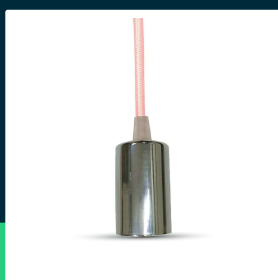

Chrome metal cup pendant light pink

SKU 3789 EAN 3800157611626 VT-7338-PK

Related products (SKUs): ---

TECHNICAL SPECIFICATION

Voltage	230V	Pack width	160mm
SKU	SKU 3789	Pack height	40mm
EAN barcode	3800157611626	Master carton	40
Product code	VT-7338-PK	Quantity per pallet	1440
Base	E27	Brand	V-TAC
Input voltage	220-240V	Warranty	5y
Frequency	50Hz	Certifications	CE, EMC, ROHS
Material	Metal	ETIM	EC001743
Housing color	Pink	CN code	8539 51 00
Type	Suspended		
IP rating	IP20		
Compatibility	E27 bulbs (not included)		
Size	36x60mm		
Product weight	0,2		
Volume	0,02541		
Pack length	240mm		

Chrome metal cup pendant light pink

SKU 3789 EAN 3800157611626 VT-7338-PK

Related products (SKUs): ---

Product description

- Modern Chrome, Rose and Gold series
- Easy installation
- E27 socket, max 60W when using old type bulbs. Any power allowed when using LED sources
- Required input voltage from 220-240V