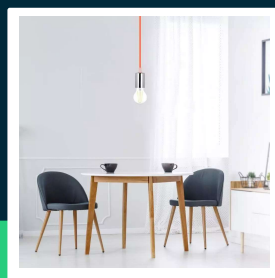

Chrome metal cup pendant light orange

SKU 3788 EAN 3800157611619 VT-7338-O

Related products (SKUs): ---

TECHNICAL SPECIFICATION

Voltage	230V	Pack width	160mm
SKU	SKU 3788	Pack height	40mm
EAN barcode	3800157611619	Master carton	40
Product code	VT-7338-O	Quantity per pallet	1200
Base	E27	Brand	V-TAC
Input voltage	220-240V	Warranty	5y
Frequency	50Hz	Certifications	CE, EMC, ROHS
Material	Metal	ETIM	EC001743
Housing color	Orange	CN code	8539 51 00
Type	Suspended		
IP rating	IP20		
Compatibility	E27 bulbs (not included)		
Size	36x60mm		
Product weight	0,2		
Volume	0,001584		
Pack length	240mm		

Chrome metal cup pendant light orange

SKU 3788 EAN 3800157611619 VT-7338-0

Related products (SKUs): ---

Product description

- Modern Chrome, Rose and Gold series
- Easy installation
- E27 socket, max 60W when using old type bulbs. Any power allowed when using LED sources
- Required input voltage from 220-240V