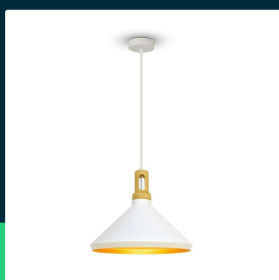

Modern pendant light wooden top iron white color d:250mm

SKU 3763 EAN 3800157611367 VT-7535-W

Related products (SKUs): ---

TECHNICAL SPECIFICATION

Voltage	230V	Cable length	1m
SKU	SKU 3763	Diameter	350mm
EAN barcode	3800157611367	Product weight	1,7
Product code	VT-7535-W	Volume	0,042875
Series	Modern	Pack length	360mm
Base	E27	Pack width	360mm
Shape	Cone	Pack height	355mm
Input voltage	220-240V	Master carton	8
Frequency	50Hz	Quantity per pallet	24
Material	Metal, wood finish	Brand	V-TAC
Housing color	White, gold	Warranty	5y
Type	Suspended	Certifications	CE, EMC, ROHS
IP rating	IP20	ETIM	EC001743
Compatibility	E27 bulbs (not included)	CN code	8539 51 00
Size	350x300x1100mm		
Mounting size	350 x 300 x 1100 mm		

Modern pendant light wooden top iron white color d:250mm

SKU 3763 EAN 3800157611367 VT-7535-W

Related products (SKUs): ---

Product description

- A modern wooden series available in various patterns and black and white colors
- Easy installation
- E27 socket, max 60W when using old type bulbs. Any power allowed when using LED sources
- Required input voltage from 220-240V