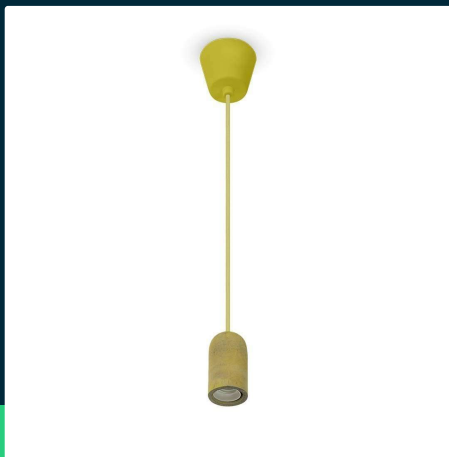

Concrete pendant light beige

SKU 3750 EAN 3800157611237 VT-7668-BE

Related products (SKUs): ---

TECHNICAL SPECIFICATION

Voltage	230V	Pack length	150mm
SKU	SKU 3750	Pack width	100mm
EAN barcode	3800157611237	Pack height	125mm
Product code	VT-7668-BE	Master carton	40
Series	Concrete and plaster	Quantity per pallet	640
Base	E27	Brand	V-TAC
Input voltage	220-240V	Warranty	5y
Frequency	50Hz	Certifications	CE, EMC, ROHS
Material	Concrete	ETIM	EC001743
Housing color	Beige	CN code	8539 51 00
Type	Suspended		
IP rating	IP20		
Compatibility	E27 bulbs (not included)		
Size	50x95x1050mm		
Product weight	0,39		
Volume	0,0018		

**Concrete pendant light beige**

SKU 3750 EAN 3800157611237 VT-7668-BE

Related products (SKUs): ---

Product description

- Modern concrete series. Available in various colors
- Easy installation
- E27 socket, max 60W when using old type bulbs. Any power allowed when using LED sources
- Required input voltage from 220-240V