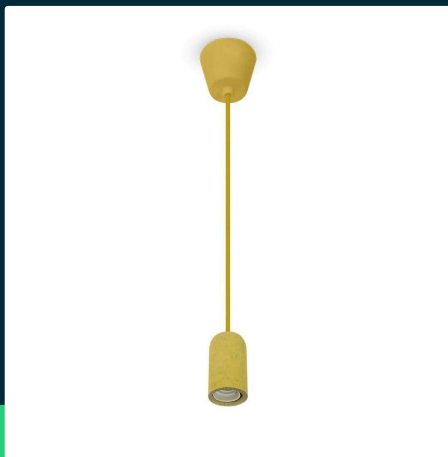

Concrete pendant light yellow

SKU 3745 EAN 3800157611183 VT-7668-Y

Related products (SKUs): ---

TECHNICAL SPECIFICATION

Voltage	230V	Pack length	150mm
SKU	SKU 3745	Pack width	100mm
EAN barcode	3800157611183	Pack height	120mm
Product code	VT-7668-Y	Master carton	40
Series	Concrete and plaster	Quantity per pallet	640
Base	E27	Brand	V-TAC
Input voltage	220-240V	Warranty	5y
Frequency	50Hz	Certifications	CE, EMC, ROHS
Material	Concrete	ETIM	EC001743
Housing color	Yellow	CN code	8539 51 00
Type	Suspended		
IP rating	IP20		
Compatibility	E27 bulbs (not included)		
Size	50x95x1050mm		
Product weight	0,4		
Volume	0,00195		

Concrete pendant light yellow

SKU 3745 EAN 3800157611183 VT-7668-Y

Related products (SKUs): ---

Product description

- Modern concrete series. Available in various colors
- Easy installation
- E27 socket, max 60W when using old type bulbs. Any power allowed when using LED sources
- Required input voltage from 220-240V