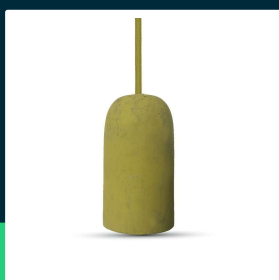

Concrete pendant light yellow

SKU 3745 EAN 3800157611183 VT-7668-Y

Related products (SKUs): ---

TECHNICAL SPECIFICATION

Voltage	230V	Pack length	150mm
SKU	SKU 3745	Pack width	100mm
EAN barcode	3800157611183	Pack height	120mm
Product code	VT-7668-Y	Master carton	40
Series	Concrete and plaster	Quantity per pallet	640
Base	E27	Brand	V-TAC
Input voltage	220-240V	Warranty	5y
Frequency	50Hz	Certifications	CE, EMC, ROHS
Material	Concrete	ETIM	EC001743
Housing color	Yellow	CN code	8539 51 00
Type	Suspended		
IP rating	IP20		
Compatibility	E27 bulbs (not included)		
Size	50x95x1050mm		
Product weight	0,4		
Volume	0,00195		

Concrete pendant light yellow

SKU 3745 EAN 3800157611183 VT-7668-Y

Related products (SKUs): ---

Product description

- Modern concrete series. Available in various colors
- Easy installation
- E27 socket, max 60W when using old type bulbs. Any power allowed when using LED sources
- Required input voltage from 220-240V