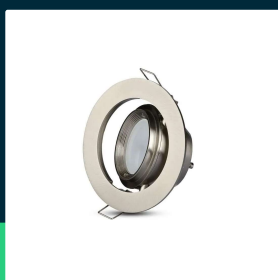

GU10 zoom fitting satin nickle

SKU 3690 EAN 3800157628518 VT-700S

Related products (SKUs): ---

TECHNICAL SPECIFICATION

Voltage	230V	Height	46mm
SKU	SKU 3690	Product weight	0,146
EAN barcode	3800157628518	Volume	0,000726
Product code	VT-700S	Pack length	110mm
Series	Ceiling lighting	Pack width	60mm
Base	GU10	Pack height	110mm
Shape	Round	Master carton	50
Input voltage	220-240V	Quantity per pallet	1500
Frequency	50Hz	Brand	V-TAC
Material	Aluminium	Warranty	2y
Housing color	Satin	Certifications	CE, EMC, ROHS
Type	Movable	ETIM	ECO02892
IP rating	IP20	CN code	8539 52 00
Compatibility	GU10		
Size	93mm		
Mounting size	93mm		

**GU10 zoom fitting satin nickle**

SKU 3690 EAN 3800157628518 VT-700S

Related products (SKUs): ---

Product description

- The lampholder is suitable for all GU10 light sources
- Material - Durable aluminum
- Available varieties: square, round recessed and surface-mounted
- Size 102x46mm
- Mounting hole 93mm