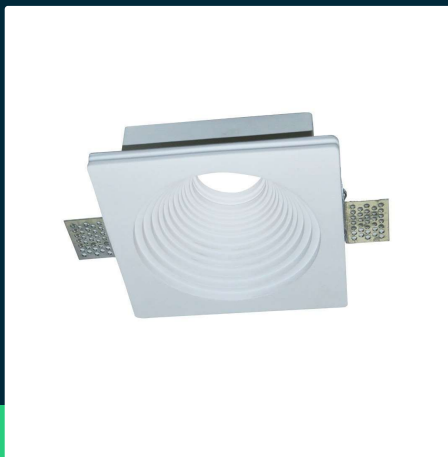

GU10 fitting gypsum white recessed light round

SKU 3152 EAN 3800157635660 VT-867-RD

Related products (SKUs): ---

TECHNICAL SPECIFICATION

Voltage	230V	Product weight	0,502
SKU	SKU 3152	Volume	0,001568
EAN barcode	3800157635660	Pack length	140mm
Product code	VT-867-RD	Pack width	80mm
Series	Concrete and plaster	Pack height	140mm
Base	GU10	Master carton	24
Shape	Round	Quantity per pallet	600
Input voltage	220-240V	Brand	V-TAC
Frequency	50/60Hz	Warranty	5y
Material	Plaster	Certifications	CE, EMC, ROHS
Housing color	White	ETIM	EC002892
Type	Fixed	CN code	8539 51 00
IP rating	IP20		
Compatibility	GU10		
Size	127mm		
Mounting size	127mm		

**GU10 fitting gypsum white recessed light round**

SKU 3152 EAN 3800157635660 VT-867-RD

Related products (SKUs): ---

Product description

- Plaster fixtures are a modern and interesting alternative to aluminum and steel fixtures, they do not corrode and are highly resistant to temperature changes.
- Possibility of self-painting in any color (in selected models)
- Dimensions - 120x120mm
- Mounting hole - 127x127mm
- Material - High-quality plaster
- Suitable for all GU10 light sources