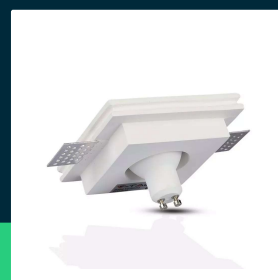

GU10 fitting gypsum white recessed light with rose gold metal square

SKU 3150 EAN 3800157635646 VT-866-GSQ

Related products (SKUs): ---

TECHNICAL SPECIFICATION

Voltage	230V	Product weight	0,367
SKU	SKU 3150	Volume	0,001248
EAN barcode	3800157635646	Pack length	160mm
Product code	VT-866-GSQ	Pack width	60mm
Series	Concrete and plaster	Pack height	130mm
Base	GU10	Master carton	30
Shape	Square	Quantity per pallet	750
Input voltage	220-240V	Brand	V-TAC
Frequency	50/60Hz	Warranty	5y
Material	Plaster	Certifications	CE, EMC, ROHS
Housing color	White, rose gold	ETIM	ECO02892
Type	Fixed	CN code	8539 51 00
IP rating	IP20		
Compatibility	GU10		
Size	103x103mm		
Mounting size	103x103mm		

**GU10 fitting gypsum white recessed light with rose gold metal square**

SKU 3150 EAN 3800157635646 VT-866-GSQ

Related products (SKUs): ---

Product description

- Plaster fixtures are a modern and interesting alternative to aluminum and steel fixtures, they do not corrode and are highly resistant to temperature changes.
- Possibility of self-painting in any color (in selected models)
- Dimensions - 100x100mm
- Mounting hole - 103x103mm
- Material - High-quality plaster
- Suitable for all GU10 light sources