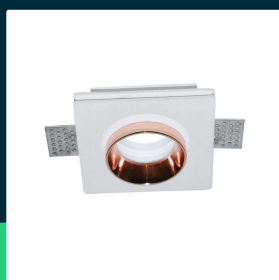

GU10 fitting gypsum white recessed light with rose gold metal square

SKU 3150 EAN 3800157635646 VT-866-GSQ

Related products (SKUs): ---

TECHNICAL SPECIFICATION

Voltage	230V	Product weight	0,367
SKU	SKU 3150	Volume	0,001248
EAN barcode	3800157635646	Pack length	160mm
Product code	VT-866-GSQ	Pack width	60mm
Series	Concrete and plaster	Pack height	130mm
Base	GU10	Master carton	30
Shape	Square	Quantity per pallet	750
Input voltage	220-240V	Brand	V-TAC
Frequency	50/60Hz	Warranty	5y
Material	Plaster	Certifications	CE, EMC, ROHS
Housing color	White, rose gold	ETIM	ECO02892
Type	Fixed	CN code	8539 51 00
IP rating	IP20		
Compatibility	GU10		
Size	103x103mm		
Mounting size	103x103mm		

**GU10 fitting gypsum white recessed light with rose gold metal square**

SKU 3150 EAN 3800157635646 VT-866-GSQ

Related products (SKUs): ---

Product description

- Plaster fixtures are a modern and interesting alternative to aluminum and steel fixtures, they do not corrode and are highly resistant to temperature changes.
- Possibility of self-painting in any color (in selected models)
- Dimensions - 100x100mm
- Mounting hole - 103x103mm
- Material - High-quality plaster
- Suitable for all GU10 light sources