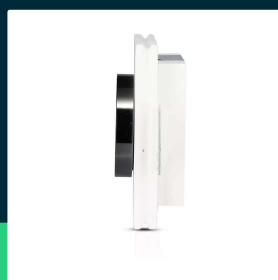

GU10 fitting gypsum white recessed light with chrome metal square

SKU 3149 EAN 3800157635639 VT-866-CSQ

Related products (SKUs): ---

TECHNICAL SPECIFICATION

Voltage	230V	Product weight	0,367
SKU	SKU 3149	Volume	0,001248
EAN barcode	3800157635639	Pack length	160mm
Product code	VT-866-CSQ	Pack width	60mm
Series	Concrete and plaster	Pack height	130mm
Base	GU10	Master carton	30
Shape	Square	Quantity per pallet	750
Input voltage	220-240V	Brand	V-TAC
Frequency	50/60Hz	Warranty	5y
Material	Plaster	Certifications	CE, EMC, ROHS
Housing color	White, chrome	ETIM	ECO02892
Type	Fixed	CN code	8539 51 00
IP rating	IP20		
Compatibility	GU10		
Size	103x103mm		
Mounting size	103x103mm		

**GU10 fitting gypsum white recessed light with chrome metal square**

SKU 3149 EAN 3800157635639 VT-866-CSQ

Related products (SKUs): ---

Product description

- Plaster fixtures are a modern and interesting alternative to aluminum and steel fixtures, they do not corrode and are highly resistant to temperature changes.
- Possibility of self-painting in any color (in selected models)
- Dimensions - 100x100mm
- Mounting hole - 103x103mm
- Material - High-quality plaster
- Suitable for all GU10 light sources