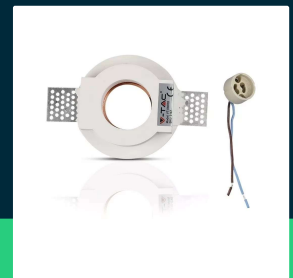

GU10 fitting gypsum white recessed light with rose gold metal round

SKU 3147 EAN 3800157635615 VT-866-MRD

Related products (SKUs): ---

TECHNICAL SPECIFICATION

Voltage	230V	Product weight	0,367
SKU	SKU 3147	Volume	0,001248
EAN barcode	3800157635615	Pack length	160mm
Product code	VT-866-MRD	Pack width	60mm
Series	Concrete and plaster	Pack height	130mm
Base	GU10	Master carton	30
Shape	Round	Quantity per pallet	750
Input voltage	220-240V	Brand	V-TAC
Frequency	50/60Hz	Warranty	5y
Material	Plaster	Certifications	CE, EMC, ROHS
Housing color	White, rose gold	ETIM	ECO02892
Type	Fixed	CN code	8539 51 00
IP rating	IP20		
Compatibility	GU10		
Size	103mm		
Mounting size	103mm		

**GU10 fitting gypsum white recessed light with rose gold metal round**

SKU 3147 EAN 3800157635615 VT-866-MRD

Related products (SKUs): ---

Product description

- Plaster fixtures are a modern and interesting alternative to aluminum and steel fixtures, they do not corrode and are highly resistant to temperature changes.
- Possibility of self-painting in any color (in selected models)
- Dimensions - 100mm
- Mounting hole - 103mm
- Material - High-quality plaster
- Suitable for all GU10 light sources