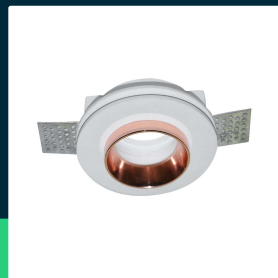

GU10 fitting gypsum white recessed light with rose gold metal round

SKU 3147 EAN 3800157635615 VT-866-MRD

Related products (SKUs): ---

TECHNICAL SPECIFICATION

Voltage	230V	Product weight	0,367
SKU	SKU 3147	Volume	0,001248
EAN barcode	3800157635615	Pack length	160mm
Product code	VT-866-MRD	Pack width	60mm
Series	Concrete and plaster	Pack height	130mm
Base	GU10	Master carton	30
Shape	Round	Quantity per pallet	750
Input voltage	220-240V	Brand	V-TAC
Frequency	50/60Hz	Warranty	5y
Material	Plaster	Certifications	CE, EMC, ROHS
Housing color	White, rose gold	ETIM	ECO02892
Type	Fixed	CN code	8539 51 00
IP rating	IP20		
Compatibility	GU10		
Size	103mm		
Mounting size	103mm		

**GU10 fitting gypsum white recessed light with rose gold metal round**

SKU 3147 EAN 3800157635615 VT-866-MRD

Related products (SKUs): ---

Product description

- Plaster fixtures are a modern and interesting alternative to aluminum and steel fixtures, they do not corrode and are highly resistant to temperature changes.
- Possibility of self-painting in any color (in selected models)
- Dimensions - 100mm
- Mounting hole - 103mm
- Material - High-quality plaster
- Suitable for all GU10 light sources