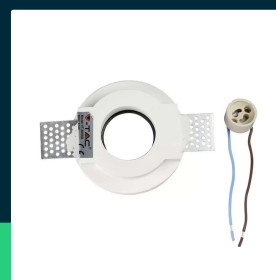

GU10 fitting gypsum white recessed light with chrome metal round

SKU 3146 EAN 3800157635608 VT-866-CRD

Related products (SKUs): ---

TECHNICAL SPECIFICATION

Voltage	230V	Product weight	0,367
SKU	SKU 3146	Volume	0,001248
EAN barcode	3800157635608	Pack length	160mm
Product code	VT-866-CRD	Pack width	60mm
Series	Concrete and plaster	Pack height	130mm
Base	GU10	Master carton	30
Shape	Round	Quantity per pallet	750
Input voltage	220-240V	Brand	V-TAC
Frequency	50/60Hz	Warranty	5y
Material	Plaster	Certifications	CE, EMC, ROHS
Housing color	White, chrome	ETIM	ECO02892
Type	Fixed	CN code	8539 51 00
IP rating	IP20		
Compatibility	GU10		
Size	103mm		
Mounting size	103mm		

**GU10 fitting gypsum white recessed light with chrome metal round**

SKU 3146 EAN 3800157635608 VT-866-CRD

Related products (SKUs): ---

Product description

- Plaster fixtures are a modern and interesting alternative to aluminum and steel fixtures, they do not corrode and are highly resistant to temperature changes.
- Possibility of self-painting in any color (in selected models)
- Dimensions - 100mm
- Mounting hole - 103mm
- Material - High-quality plaster
- Suitable for all GU10 light sources