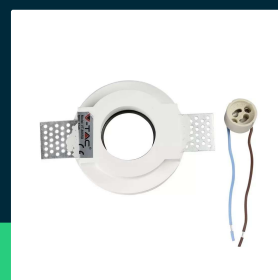

**GU10 fitting gypsum white recessed light with black metal round**

SKU 3145 EAN 3800157635592 VT-866-BRD

Related products (SKUs): ---

**TECHNICAL SPECIFICATION**

Voltage	230V	Product weight	0,367
SKU	SKU 3145	Volume	0,001248
EAN barcode	3800157635592	Pack length	160mm
Product code	VT-866-BRD	Pack width	60mm
Series	Concrete and plaster	Pack height	130mm
Base	GU10	Master carton	30
Shape	Round	Quantity per pallet	750
Input voltage	220-240V	Brand	V-TAC
Frequency	50/60Hz	Warranty	5y
Material	Plaster	Certifications	CE, EMC, ROHS
Housing color	White, black	ETIM	ECO02892
Type	Fixed	CN code	8539 51 00
IP rating	IP20		
Compatibility	GU10		
Size	103mm		
Mounting size	103mm		

**GU10 fitting gypsum white recessed light with black metal round**

SKU 3145    EAN 3800157635592    VT-866-BRD

Related products (SKUs): ---

## Product description

- Plaster fixtures are a modern and interesting alternative to aluminum and steel fixtures, they do not corrode and are highly resistant to temperature changes.
- Possibility of self-painting in any color (in selected models)
- Dimensions - 100mm
- Mounting hole - 103mm
- Material - High-quality plaster
- Suitable for all GU10 light sources