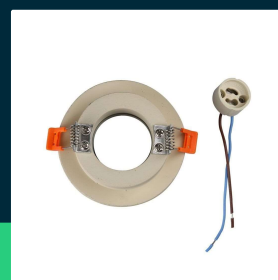

GU10 fitting gypsum metal off white recessed light with chrome round

SKU 3126 EAN 3800157634519 VT-862-MRD

Related products (SKUs): ---

TECHNICAL SPECIFICATION

Voltage	230V	Pack width	80mm
SKU	SKU 3126	Pack height	120mm
EAN barcode	3800157634519	Master carton	24
Product code	VT-862-MRD	Quantity per pallet	960
Series	Concrete and plaster	Brand	V-TAC
Base	GU10	Warranty	5y
Shape	Round	Certifications	CE, EMC, ROHS
Material	Plaster, metal	ETIM	ECO02892
Housing color	Beige, chrome	CN code	8539 51 00
Type	Fixed		
IP rating	IP20		
Compatibility	GU10		
Size	90x40mm		
Product weight	0,321		
Volume	0,001152		
Pack length	120mm		

**GU10 fitting gypsum metal off white recessed light with chrome round**

SKU 3126 EAN 3800157634519 VT-862-MRD

Related products (SKUs): ---

Product description

- Plaster fixtures are a modern and interesting alternative to aluminum and steel fixtures, they do not corrode and are highly resistant to temperature changes.
- Possibility of self-painting in any color (in selected models)
- Dimensions - 100x40mm
- Mounting hole - 80mm
- Material - High-quality plaster
- Suitable for all GU10 light sources