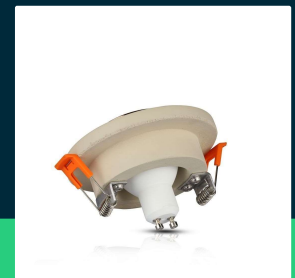

**GU10 fitting gypsum metal off white recessed light with matt rose gold round**

SKU 3125    EAN 3800157634502    VT-862-MRC

Related products (SKUs): ---

## TECHNICAL SPECIFICATION

Voltage	230V	Pack width	80mm
SKU	SKU 3125	Pack height	120mm
EAN barcode	3800157634502	Master carton	24
Product code	VT-862-MRC	Quantity per pallet	960
Series	Concrete and plaster	Brand	V-TAC
Base	GU10	Warranty	5y
Shape	Round	Certifications	CE, EMC, ROHS
Material	Plaster, metal	ETIM	ECO02892
Housing color	Beige, rose gold	CN code	8539 51 00
Type	Fixed		
IP rating	IP20		
Compatibility	GU10		
Size	90x90x40mm		
Product weight	0,321		
Volume	0,001152		
Pack length	120mm		

## Product description

- Plaster fixtures are a modern and interesting alternative to aluminum and steel fixtures, they do not corrode and are highly resistant to temperature changes.
- Possibility of self-painting in any color (in selected models)
- Dimensions - 100x40mm
- Mounting hole - 80mm
- Material - High-quality plaster
- Suitable for all GU10 light sources