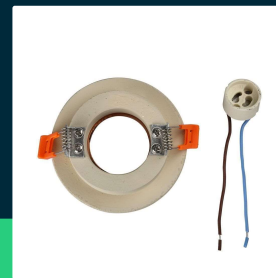

**GU10 fitting gypsum metal off white recessed light with matt rose gold round**

SKU 3125    EAN 3800157634502    VT-862-MRC

Related products (SKUs): ---

## TECHNICAL SPECIFICATION

Voltage	230V	Pack width	80mm
SKU	SKU 3125	Pack height	120mm
EAN barcode	3800157634502	Master carton	24
Product code	VT-862-MRC	Quantity per pallet	960
Series	Concrete and plaster	Brand	V-TAC
Base	GU10	Warranty	5y
Shape	Round	Certifications	CE, EMC, ROHS
Material	Plaster, metal	ETIM	ECO02892
Housing color	Beige, rose gold	CN code	8539 51 00
Type	Fixed		
IP rating	IP20		
Compatibility	GU10		
Size	90x90x40mm		
Product weight	0,321		
Volume	0,001152		
Pack length	120mm		

## Product description

- Plaster fixtures are a modern and interesting alternative to aluminum and steel fixtures, they do not corrode and are highly resistant to temperature changes.
- Possibility of self-painting in any color (in selected models)
- Dimensions - 100x40mm
- Mounting hole - 80mm
- Material - High-quality plaster
- Suitable for all GU10 light sources