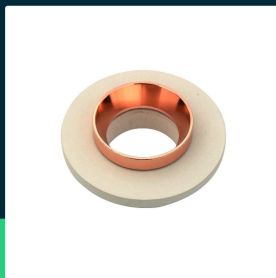

**GU10 fitting gypsum metal off white recessed light with matt rose gold round**

SKU 3125    EAN 3800157634502    VT-862-MRC

Related products (SKUs): ---

## TECHNICAL SPECIFICATION

Voltage	230V	Pack width	80mm
SKU	SKU 3125	Pack height	120mm
EAN barcode	3800157634502	Master carton	24
Product code	VT-862-MRC	Quantity per pallet	960
Series	Concrete and plaster	Brand	V-TAC
Base	GU10	Warranty	5y
Shape	Round	Certifications	CE, EMC, ROHS
Material	Plaster, metal	ETIM	ECO02892
Housing color	Beige, rose gold	CN code	8539 51 00
Type	Fixed		
IP rating	IP20		
Compatibility	GU10		
Size	90x90x40mm		
Product weight	0,321		
Volume	0,001152		
Pack length	120mm		

## Product description

- Plaster fixtures are a modern and interesting alternative to aluminum and steel fixtures, they do not corrode and are highly resistant to temperature changes.
- Possibility of self-painting in any color (in selected models)
- Dimensions - 100x40mm
- Mounting hole - 80mm
- Material - High-quality plaster
- Suitable for all GU10 light sources