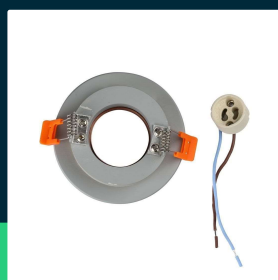

GU10 fitting gypsum metal grey recessed light with rose gold round

SKU 3124 EAN 3800157634496 VT-862-MGRD

Related products (SKUs): ---

TECHNICAL SPECIFICATION

Voltage	230V	Pack width	80mm
SKU	SKU 3124	Pack height	120mm
EAN barcode	3800157634496	Master carton	24
Product code	VT-862-MGRD	Quantity per pallet	960
Series	Concrete and plaster	Brand	V-TAC
Base	GU10	Warranty	5y
Shape	Round	Certifications	CE, EMC, ROHS
Material	Plaster, metal	ETIM	ECO02892
Housing color	Grey, rose gold	CN code	8539 51 00
Type	Fixed		
IP rating	IP20		
Compatibility	GU10		
Size	90x90x40mm		
Product weight	0,321		
Volume	0,001152		
Pack length	120mm		

**GU10 fitting gypsum metal grey recessed light with rose gold round**

SKU 3124 EAN 3800157634496 VT-862-MGRD

Related products (SKUs): ---

Product description

- Plaster fixtures are a modern and interesting alternative to aluminum and steel fixtures, they do not corrode and are highly resistant to temperature changes.
- Possibility of self-painting in any color (in selected models)
- Dimensions - 100x40mm
- Mounting hole - 80mm
- Material - High-quality plaster
- Suitable for all GU10 light sources