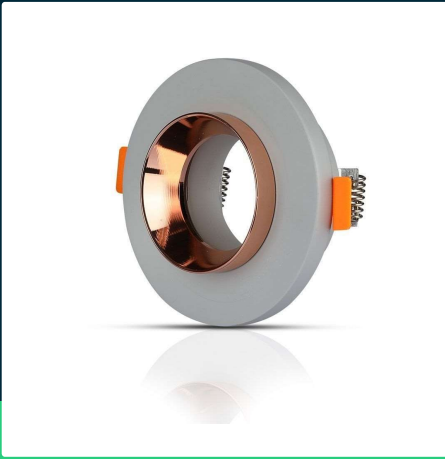

GU10 fitting gypsum metal grey recessed light with rose gold round

SKU 3124 EAN 3800157634496 VT-862-MGRD

Related products (SKUs): ---

TECHNICAL SPECIFICATION

Voltage	230V	Pack width	80mm
SKU	SKU 3124	Pack height	120mm
EAN barcode	3800157634496	Master carton	24
Product code	VT-862-MGRD	Quantity per pallet	960
Series	Concrete and plaster	Brand	V-TAC
Base	GU10	Warranty	5y
Shape	Round	Certifications	CE, EMC, ROHS
Material	Plaster, metal	ETIM	ECO02892
Housing color	Grey, rose gold	CN code	8539 51 00
Type	Fixed		
IP rating	IP20		
Compatibility	GU10		
Size	90x90x40mm		
Product weight	0,321		
Volume	0,001152		
Pack length	120mm		

**GU10 fitting gypsum metal grey recessed light with rose gold round**

SKU 3124 EAN 3800157634496 VT-862-MGRD

Related products (SKUs): ---

Product description

- Plaster fixtures are a modern and interesting alternative to aluminum and steel fixtures, they do not corrode and are highly resistant to temperature changes.
- Possibility of self-painting in any color (in selected models)
- Dimensions - 100x40mm
- Mounting hole - 80mm
- Material - High-quality plaster
- Suitable for all GU10 light sources