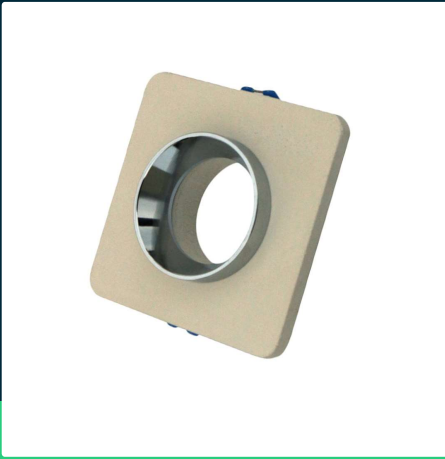

GU10 fitting gypsum metal off white recessed light with chrome bottom round

SKU 3122 EAN 3800157634472 VT-862-CHR

Related products (SKUs): ---

TECHNICAL SPECIFICATION

Voltage	230V	Pack width	80mm
SKU	SKU 3122	Pack height	120mm
EAN barcode	3800157634472	Master carton	24
Product code	VT-862-CHR	Quantity per pallet	960
Series	Concrete and plaster	Brand	V-TAC
Base	GU10	Warranty	5y
Shape	Square	Certifications	CE, EMC, ROHS
Material	Plaster, metal	ETIM	ECO02892
Housing color	Beige, chrome	CN code	8539 51 00
Type	Fixed		
IP rating	IP20		
Compatibility	GU10		
Size	100x40mm		
Product weight	0,321		
Volume	0,001152		
Pack length	120mm		

**GU10 fitting gypsum metal off white recessed light with chrome bottom round**

SKU 3122 EAN 3800157634472 VT-862-CHR

Related products (SKUs): ---

Product description

- Plaster fixtures are a modern and interesting alternative to aluminum and steel fixtures, they do not corrode and are highly resistant to temperature changes.
- Possibility of self-painting in any color (in selected models)
- Dimensions - 100x100x40mm
- Mounting hole - 80mm
- Material - High-quality plaster
- Suitable for all GU10 light sources