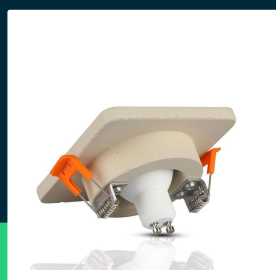

GU10 fitting gypsum metal off white recessed light with matt rose gold square

SKU 3121 EAN 3800157634465 VT-862-MRR

Related products (SKUs): ---

TECHNICAL SPECIFICATION

Voltage	230V	Pack width	80mm
SKU	SKU 3121	Pack height	120mm
EAN barcode	3800157634465	Master carton	24
Product code	VT-862-MRR	Quantity per pallet	960
Series	Concrete and plaster	Brand	V-TAC
Base	GU10	Warranty	5y
Shape	Square	Certifications	CE, EMC, ROHS
Material	Plaster, metal	ETIM	ECO02892
Housing color	Beige, rose gold	CN code	8539 51 00
Type	Fixed		
IP rating	IP20		
Compatibility	GU10		
Size	100m40mm		
Product weight	0,321		
Volume	0,01152		
Pack length	120mm		

**GU10 fitting gypsum metal off white recessed light with matt rose gold square**

SKU 3121 EAN 3800157634465 VT-862-MRR

Related products (SKUs): ---

Product description

- Plaster fixtures are a modern and interesting alternative to aluminum and steel fixtures, they do not corrode and are highly resistant to temperature changes.
- Possibility of self-painting in any color (in selected models)
- Dimensions - 100x100x40mm
- Mounting hole - 80mm
- Material - High-quality plaster
- Suitable for all GU10 light sources