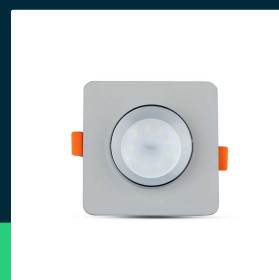

GU10 fitting gypsum metal grey recessed light with chrome bottom square

SKU 3120 EAN 3800157634458 VT-862-CHG

Related products (SKUs): ---

TECHNICAL SPECIFICATION

Voltage	230V	Pack width	80mm
SKU	SKU 3120	Pack height	120mm
EAN barcode	3800157634458	Master carton	24
Product code	VT-862-CHG	Quantity per pallet	960
Series	Concrete and plaster	Brand	V-TAC
Base	GU10	Warranty	5y
Shape	Square	Certifications	CE, EMC, ROHS
Material	Plaster, metal	ETIM	ECO02892
Housing color	Grey, chrome	CN code	8539 51 00
Type	Fixed		
IP rating	IP20		
Compatibility	GU10		
Size	100x40mm		
Product weight	0,321		
Volume	0,001152		
Pack length	120mm		

**GU10 fitting gypsum metal grey recessed light with chrome bottom square**

SKU 3120 EAN 3800157634458 VT-862-CHG

Related products (SKUs): ---

Product description

- Plaster fixtures are a modern and interesting alternative to aluminum and steel fixtures, they do not corrode and are highly resistant to temperature changes.
- Possibility of self-painting in any color (in selected models)
- Dimensions - 100x100x40mm
- Mounting hole - 80mm
- Material - High-quality plaster
- Suitable for all GU10 light sources