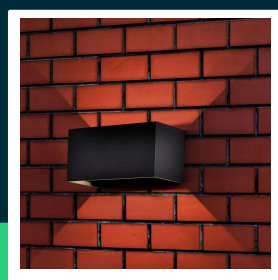

Rectangular LED wall lamp 24W 110lm/W with double adjustable light beam gray color 4000K IP65

SKU 2980 EAN 3800157690027 VT-8125

Related products (SKUs): 2975, 2976, 2979

TECHNICAL SPECIFICATION

Power	24W	CRI	80+	CN code	8539 51 00
Luminous flux (lm)	2720 lm	Material	Aluminium	EPREL	1280993
Light color	Neutral white	Housing color	Grey		
Color temperature	4000K	Type	Wall		
Beam angle	120°	IP rating	IP65		
Voltage	230V	Size	200x100x100mm		
SKU	SKU 2980	Product weight	1,38		
EAN barcode	3800157690027	Pack length	210mm		
Product code	VT-8125	Pack width	110mm		
Series	Wall lighting	Pack height	110mm		
Energy class	E	Master carton	10		
Base	Integrated LED fixture	Brand	V-TAC		
Shape	Rectangle	Warranty	2y		
LED module type	SMD	Certifications	CE, EMC, ROHS		
Lifetime	20000h	Efficacy (lm/W)	115 lm/W		
Input voltage	AC:220-240V, 50/60Hz	ETIM	EC002892		

**Rectangular LED wall lamp 24W 110lm/W with double adjustable light beam gray color 4000K IP65**

SKU 2980 EAN 3800157690027 VT-8125

Related products (SKUs): 2975, 2976, 2979

Product description

- Modern wall fixture
- High luminous efficiency
- Solid aluminum body
- High IP65 rating
- Available colors: White, Black, Gray