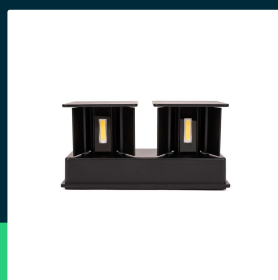

Rectangular LED wall lamp 24W 110lm/W with double adjustable light beam gray color 4000K IP65

SKU 2980 EAN 3800157690027 VT-8125

Related products (SKUs): 2975, 2976, 2979

TECHNICAL SPECIFICATION

Power	24W	CRI	80+	CN code	8539 51 00
Luminous flux (lm)	2720 lm	Material	Aluminium	EPREL	1280993
Light color	Neutral white	Housing color	Grey		
Color temperature	4000K	Type	Wall		
Beam angle	120°	IP rating	IP65		
Voltage	230V	Size	200x100x100mm		
SKU	SKU 2980	Product weight	1,38		
EAN barcode	3800157690027	Pack length	210mm		
Product code	VT-8125	Pack width	110mm		
Series	Wall lighting	Pack height	110mm		
Energy class	E	Master carton	10		
Base	Integrated LED fixture	Brand	V-TAC		
Shape	Rectangle	Warranty	2y		
LED module type	SMD	Certifications	CE, EMC, ROHS		
Lifetime	20000h	Efficacy (lm/W)	115 lm/W		
Input voltage	AC:220-240V, 50/60Hz	ETIM	EC002892		

**Rectangular LED wall lamp 24W 110lm/W with double adjustable light beam gray color 4000K IP65**

SKU 2980 EAN 3800157690027 VT-8125

Related products (SKUs): 2975, 2976, 2979

Product description

- Modern wall fixture
- High luminous efficiency
- Solid aluminum body
- High IP65 rating
- Available colors: White, Black, Gray