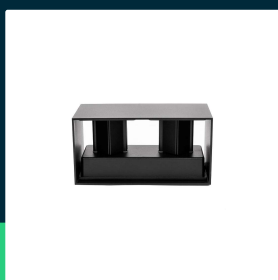

Rectangular LED wall lamp 24W 110lm/W with double adjustable light beam gray color 4000K IP65

SKU 2980 EAN 3800157690027 VT-8125

Related products (SKUs): 2975, 2976, 2979

TECHNICAL SPECIFICATION

Power	24W	CRI	80+	CN code	8539 51 00
Luminous flux (lm)	2720 lm	Material	Aluminium	EPREL	1280993
Light color	Neutral white	Housing color	Grey		
Color temperature	4000K	Type	Wall		
Beam angle	120°	IP rating	IP65		
Voltage	230V	Size	200x100x100mm		
SKU	SKU 2980	Product weight	1,38		
EAN barcode	3800157690027	Pack length	210mm		
Product code	VT-8125	Pack width	110mm		
Series	Wall lighting	Pack height	110mm		
Energy class	E	Master carton	10		
Base	Integrated LED fixture	Brand	V-TAC		
Shape	Rectangle	Warranty	2y		
LED module type	SMD	Certifications	CE, EMC, ROHS		
Lifetime	20000h	Efficacy (lm/W)	115 lm/W		
Input voltage	AC:220-240V, 50/60Hz	ETIM	EC002892		

**Rectangular LED wall lamp 24W 110lm/W with double adjustable light beam gray color 4000K IP65**

SKU 2980 EAN 3800157690027 VT-8125

Related products (SKUs): 2975, 2976, 2979

Product description

- Modern wall fixture
- High luminous efficiency
- Solid aluminum body
- High IP65 rating
- Available colors: White, Black, Gray