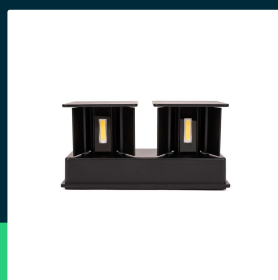

Rectangular LED wall lamp 24W 110lm/W with double adjustable light beam gray color 3000K IP65

SKU 2979 EAN 3800157690010 VT-8125

Related products (SKUs): 2975, 2976, 2980

TECHNICAL SPECIFICATION

Power	24W	CRI	80+	CN code	8539 51 00
Luminous flux (lm)	2720 lm	Material	Aluminium	EPREL	1280988
Light color	Warm white	Housing color	Grey		
Color temperature	3000K	Type	Wall		
Beam angle	120°	IP rating	IP65		
Voltage	230V	Size	200x100x100mm		
SKU	SKU 2979	Product weight	1,38		
EAN barcode	3800157690010	Pack length	210mm		
Product code	VT-8125	Pack width	110mm		
Series	Wall lighting	Pack height	110mm		
Energy class	E	Master carton	10		
Base	Integrated LED fixture	Brand	V-TAC		
Shape	Rectangle	Warranty	2y		
LED module type	SMD	Certifications	CE, EMC, ROHS		
Lifetime	20000h	Efficacy (lm/W)	115 lm/W		
Input voltage	AC:220-240V, 50/60Hz	ETIM	EC002892		

**Rectangular LED wall lamp 24W 110lm/W with double adjustable light beam gray color 3000K IP65**

SKU 2979 EAN 3800157690010 VT-8125

Related products (SKUs): 2975, 2976, 2980

Product description

- Modern wall fixture
- High luminous efficiency
- Solid aluminum body
- High IP65 rating
- Available colors: White, Black, Gray