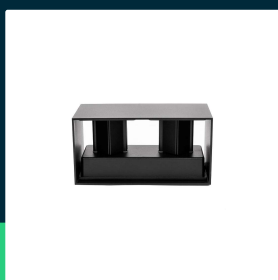

Rectangular LED wall lamp 24W 110lm/W with double adjustable light beam gray color 3000K IP65

SKU 2979 EAN 3800157690010 VT-8125

Related products (SKUs): 2975, 2976, 2980

TECHNICAL SPECIFICATION

Power	24W	CRI	80+	CN code	8539 51 00
Luminous flux (lm)	2720 lm	Material	Aluminium	EPREL	1280988
Light color	Warm white	Housing color	Grey		
Color temperature	3000K	Type	Wall		
Beam angle	120°	IP rating	IP65		
Voltage	230V	Size	200x100x100mm		
SKU	SKU 2979	Product weight	1,38		
EAN barcode	3800157690010	Pack length	210mm		
Product code	VT-8125	Pack width	110mm		
Series	Wall lighting	Pack height	110mm		
Energy class	E	Master carton	10		
Base	Integrated LED fixture	Brand	V-TAC		
Shape	Rectangle	Warranty	2y		
LED module type	SMD	Certifications	CE, EMC, ROHS		
Lifetime	20000h	Efficacy (lm/W)	115 lm/W		
Input voltage	AC:220-240V, 50/60Hz	ETIM	EC002892		

**Rectangular LED wall lamp 24W 110lm/W with double adjustable light beam gray color 3000K IP65**

SKU 2979 EAN 3800157690010 VT-8125

Related products (SKUs): 2975, 2976, 2980

Product description

- Modern wall fixture
- High luminous efficiency
- Solid aluminum body
- High IP65 rating
- Available colors: White, Black, Gray