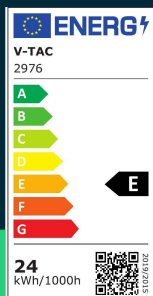

**Rectangular LED wall lamp 24W 110lm/W with double adjustable light beam white color 4000K IP65**

SKU 2976 EAN 3800157689984 VT-8125

Related products (SKUs): 2975, 2979, 2980

## TECHNICAL SPECIFICATION

Power	24W	CRI	80+	CN code	8539 51 00
Luminous flux (lm)	2720 lm	Material	Aluminium	EPREL	1280991
Light color	Neutral white	Housing color	White		
Color temperature	4000K	Type	Wall		
Beam angle	120°	IP rating	IP65		
Voltage	230V	Size	200x100x100mm		
SKU	SKU 2976	Product weight	1,38		
EAN barcode	3800157689984	Pack length	210mm		
Product code	VT-8125	Pack width	110mm		
Series	Wall lighting	Pack height	110mm		
Energy class	E	Master carton	10		
Base	Integrated LED fixture	Brand	V-TAC		
Shape	Rectangle	Warranty	2y		
LED module type	SMD	Certifications	CE, EMC, ROHS		
Lifetime	20000h	Efficacy (lm/W)	115 lm/W		
Input voltage	AC:220-240V, 50/60Hz	ETIM	EC002892		

## Product description

- Modern wall fixture
- High luminous efficiency
- Solid aluminum body
- High IP65 rating
- Available colors: White, Black, Gray