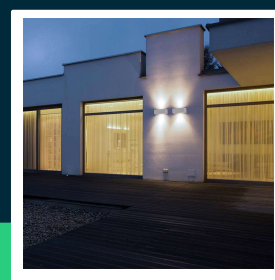

**Rectangular LED wall lamp 24W 110lm/W with double adjustable light beam white color 4000K IP65**

SKU 2976 EAN 3800157689984 VT-8125

Related products (SKUs): 2975, 2979, 2980

## TECHNICAL SPECIFICATION

Power	24W	CRI	80+	CN code	8539 51 00
Luminous flux (lm)	2720 lm	Material	Aluminium	EPREL	1280991
Light color	Neutral white	Housing color	White		
Color temperature	4000K	Type	Wall		
Beam angle	120°	IP rating	IP65		
Voltage	230V	Size	200x100x100mm		
SKU	SKU 2976	Product weight	1,38		
EAN barcode	3800157689984	Pack length	210mm		
Product code	VT-8125	Pack width	110mm		
Series	Wall lighting	Pack height	110mm		
Energy class	E	Master carton	10		
Base	Integrated LED fixture	Brand	V-TAC		
Shape	Rectangle	Warranty	2y		
LED module type	SMD	Certifications	CE, EMC, ROHS		
Lifetime	20000h	Efficacy (lm/W)	115 lm/W		
Input voltage	AC:220-240V, 50/60Hz	ETIM	EC002892		

## Product description

- Modern wall fixture
- High luminous efficiency
- Solid aluminum body
- High IP65 rating
- Available colors: White, Black, Gray