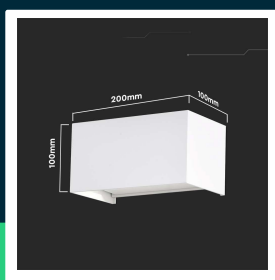

**Rectangular LED wall lamp 24W 110lm/W with double adjustable light beam white color 4000K IP65**

SKU 2976 EAN 3800157689984 VT-8125

Related products (SKUs): 2975, 2979, 2980

## TECHNICAL SPECIFICATION

Power	24W	CRI	80+	CN code	8539 51 00
Luminous flux (lm)	2720 lm	Material	Aluminium	EPREL	1280991
Light color	Neutral white	Housing color	White		
Color temperature	4000K	Type	Wall		
Beam angle	120°	IP rating	IP65		
Voltage	230V	Size	200x100x100mm		
SKU	SKU 2976	Product weight	1,38		
EAN barcode	3800157689984	Pack length	210mm		
Product code	VT-8125	Pack width	110mm		
Series	Wall lighting	Pack height	110mm		
Energy class	E	Master carton	10		
Base	Integrated LED fixture	Brand	V-TAC		
Shape	Rectangle	Warranty	2y		
LED module type	SMD	Certifications	CE, EMC, ROHS		
Lifetime	20000h	Efficacy (lm/W)	115 lm/W		
Input voltage	AC:220-240V, 50/60Hz	ETIM	EC002892		

## Product description

- Modern wall fixture
- High luminous efficiency
- Solid aluminum body
- High IP65 rating
- Available colors: White, Black, Gray