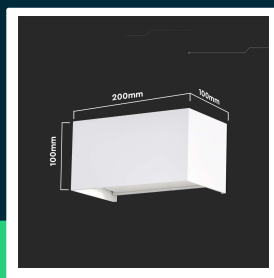

Rectangular LED wall lamp 24W 110lm/W with double adjustable light beam white color 3000K IP65

SKU 2975 EAN 3800157689977 VT-8125

Related products (SKUs): 2976, 2979, 2980

TECHNICAL SPECIFICATION

Power	24W	CRI	80+	CN code	8539 51 00
Luminous flux (lm)	2720 lm	Material	Aluminium	EPREL	1280986
Light color	Warm white	Housing color	White		
Color temperature	3000K	Type	Wall		
Beam angle	120°	IP rating	IP65		
Voltage	230V	Size	200x100x100mm		
SKU	SKU 2975	Product weight	1,38		
EAN barcode	3800157689977	Pack length	210mm		
Product code	VT-8125	Pack width	110mm		
Series	Wall lighting	Pack height	110mm		
Energy class	E	Master carton	10		
Base	Integrated LED fixture	Brand	V-TAC		
Shape	Rectangle	Warranty	2y		
LED module type	SMD	Certifications	CE, EMC, ROHS		
Lifetime	20000h	Efficacy (lm/W)	115 lm/W		
Input voltage	AC:220-240V, 50/60Hz	ETIM	EC002892		

Rectangular LED wall lamp 24W 110lm/W with double adjustable light beam white color 3000K IP65

SKU 2975 EAN 3800157689977 VT-8125

Related products (SKUs): 2976, 2979, 2980

Product description

- Modern wall fixture
- High luminous efficiency
- Solid aluminum body
- High IP65 rating
- Available colors: White, Black, Gray