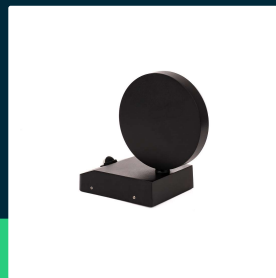

17W LED wall light with sensor 4000K black body round IP65

SKU 2957 EAN 3800157689663 VT-11020S

Related products (SKUs): 2938, 2939, 2940, 2941, 2946, 2947, 2948, 2949, 2954, 2955, 2956

TECHNICAL SPECIFICATION

Power	17W	Material	Aluminium	Brand	V-TAC
Luminous flux (lm)	2520 lm	Housing color	Black	Warranty	2y
Light color	Neutral white	Type	Wall	Certifications	CE, EMC, ROHS
Color temperature	4000K	Dimming	NIE	Efficacy (lm/W)	150 lm/W
Beam angle	350°	IP rating	IP65	ETIM	EC001959
Voltage	230V	Rotation	TAK	CN code	8539 52 00
SKU	SKU 2957	Sensor type	Infrared	EPREL	1282396
EAN barcode	3800157689663	Detection distance	10m		
Product code	VT-11020S	Delay	30s-3min		
Energy class	E	On/Off cycles	>15000		
Base	Integrated LED fixture	Size	160x206x160mm		
Shape	Round	Product weight	1,33		
LED module type	SMD	Pack length	225mm		
Lifetime	20000h	Pack width	215mm		
Input voltage	AC:220-240V,50/60Hz	Pack height	140mm		
CRI	80+	Master carton	12		

17W LED wall light with sensor 4000K black body round IP65

SKU 2957 EAN 3800157689663 VT-11020S

Related products (SKUs): 2938, 2939, 2940, 2941, 2946, 2947, 2948, 2949, 2954, 2955, 2956

Product description