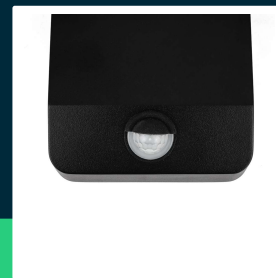

17W LED wall light with sensor 4000K black body round IP65

SKU 2957 EAN 3800157689663 VT-11020S

Related products (SKUs): 2938, 2939, 2940, 2941, 2946, 2947, 2948, 2949, 2954, 2955, 2956

TECHNICAL SPECIFICATION

Power	17W	Material	Aluminium	Brand	V-TAC
Luminous flux (lm)	2520 lm	Housing color	Black	Warranty	2y
Light color	Neutral white	Type	Wall	Certifications	CE, EMC, ROHS
Color temperature	4000K	Dimming	NIE	Efficacy (lm/W)	150 lm/W
Beam angle	350°	IP rating	IP65	ETIM	EC001959
Voltage	230V	Rotation	TAK	CN code	8539 52 00
SKU	SKU 2957	Sensor type	Infrared	EPREL	1282396
EAN barcode	3800157689663	Detection distance	10m		
Product code	VT-11020S	Delay	30s-3min		
Energy class	E	On/Off cycles	>15000		
Base	Integrated LED fixture	Size	160x206x160mm		
Shape	Round	Product weight	1,33		
LED module type	SMD	Pack length	225mm		
Lifetime	20000h	Pack width	215mm		
Input voltage	AC:220-240V,50/60Hz	Pack height	140mm		
CRI	80+	Master carton	12		

17W LED wall light with sensor 4000K black body round IP65

SKU 2957 EAN 3800157689663 VT-11020S

Related products (SKUs): 2938, 2939, 2940, 2941, 2946, 2947, 2948, 2949, 2954, 2955, 2956

Product description