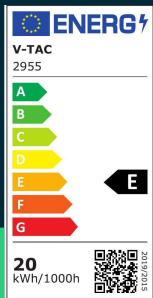

**17W LED wall light with sensor 4000K white body round IP65**

SKU 2955 EAN 3800157689649 VT-11020S

Related products (SKUs): 2938, 2939, 2940, 2941, 2946, 2947, 2948, 2949, 2954, 2956, 2957

**TECHNICAL SPECIFICATION**

Power	17W	Material	Aluminium	Brand	V-TAC
Luminous flux (lm)	2520 lm	Housing color	White	Warranty	2y
Light color	Neutral white	Type	Wall	Certifications	CE, EMC, ROHS
Color temperature	4000K	Dimming	NIE	Efficacy (lm/W)	150 lm/W
Beam angle	350°	IP rating	IP65	ETIM	EC001959
Voltage	230V	Rotation	TAK	CN code	8539 52 00
SKU	SKU 2955	Sensor type	Infrared	EPREL	1282394
EAN barcode	3800157689649	Detection distance	10m		
Product code	VT-11020S	Delay	30s-3min		
Energy class	E	On/Off cycles	>15000		
Base	Integrated LED fixture	Size	160x206x160mm		
Shape	Round	Product weight	1,34		
LED module type	SMD	Pack length	225mm		
Lifetime	20000h	Pack width	215mm		
Input voltage	AC:220-240V,50/60Hz	Pack height	140mm		
CRI	80+	Master carton	12		

**17W LED wall light with sensor 4000K white body round IP65**

SKU 2955 EAN 3800157689649 VT-11020S

Related products (SKUs): 2938, 2939, 2940, 2941, 2946, 2947, 2948, 2949, 2954, 2956, 2957

## Product description

- Modern LED facade luminaire
- Built-in motion sensor
- High IP65 rating
- High-quality aluminum body
- Wide light distribution angle 350°
- Black and white housing colors available