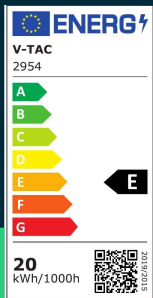

17W LED wall light with sensor 3000K white body round IP65

SKU 2954 EAN 3800157689632 VT-11020S

Related products (SKUs): 2938, 2939, 2940, 2941, 2946, 2947, 2948, 2949, 2955, 2956, 2957

TECHNICAL SPECIFICATION

Power	17W	Material	Aluminium	Brand	V-TAC
Luminous flux (lm)	2520 lm	Housing color	White	Warranty	2y
Light color	Warm white	Type	Wall	Certifications	CE, EMC, ROHS
Color temperature	3000K	Dimming	NIE	Efficacy (lm/W)	150 lm/W
Beam angle	350°	IP rating	IP65	ETIM	EC001959
Voltage	230V	Rotation	TAK	CN code	8539 52 00
SKU	SKU 2954	Sensor type	Infrared	EPREL	1282393
EAN barcode	3800157689632	Detection distance	10m		
Product code	VT-11020S	Delay	30s-3min		
Energy class	E	On/Off cycles	>15000		
Base	Integrated LED fixture	Size	160x206x160mm		
Shape	Round	Product weight	1,34		
LED module type	SMD	Pack length	225mm		
Lifetime	20000h	Pack width	215mm		
Input voltage	AC:220-240V,50/60Hz	Pack height	140mm		
CRI	80+	Master carton	12		

- Modern LED facade luminaire
- Built-in motion sensor
- High IP65 rating
- High-quality aluminum body
- Wide light distribution angle 350°
- Black and white housing colors available

GPSR Information

- Manufacturer: V-TAC Europe Ltd. Address: bul. "Rozhen" 41, 1271 Sofia, Bulgaria, office@v-tac.eu
- Importer: V-TAC Europe Ltd. Address: bul. "Rozhen" 41, 1271 Sofia, Bulgaria, office@v-tac.eu
- Distributor and importer in Poland: Led Europe Sp. z o.o. Address: ul. Starorudzka 12E 93-491 Łódź, Poland, biuro@led-europe.pl
- Documents confirming compliance of products with applicable safety standards are available on the website www.v-tac.eu. If the required documentation is not available, please contact the local distributor: biuro@led-europe.pl
- If you have any problems with the product, contact the distributor in Poland: biuro@led-europe.pl
- Country of production: China