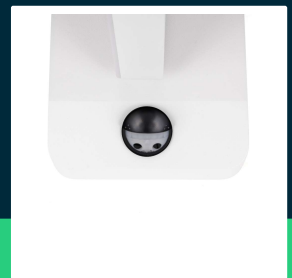

17W LED wall light with sensor 3000K white body round IP65

SKU 2954 EAN 3800157689632 VT-11020S

Related products (SKUs): 2938, 2939, 2940, 2941, 2946, 2947, 2948, 2949, 2955, 2956, 2957

TECHNICAL SPECIFICATION

Power	17W	Material	Aluminium	Brand	V-TAC
Luminous flux (lm)	2520 lm	Housing color	White	Warranty	2y
Light color	Warm white	Type	Wall	Certifications	CE, EMC, ROHS
Color temperature	3000K	Dimming	NIE	Efficacy (lm/W)	150 lm/W
Beam angle	350°	IP rating	IP65	ETIM	EC001959
Voltage	230V	Rotation	TAK	CN code	8539 52 00
SKU	SKU 2954	Sensor type	Infrared	EPREL	1282393
EAN barcode	3800157689632	Detection distance	10m		
Product code	VT-11020S	Delay	30s-3min		
Energy class	E	On/Off cycles	>15000		
Base	Integrated LED fixture	Size	160x206x160mm		
Shape	Round	Product weight	1,34		
LED module type	SMD	Pack length	225mm		
Lifetime	20000h	Pack width	215mm		
Input voltage	AC:220-240V,50/60Hz	Pack height	140mm		
CRI	80+	Master carton	12		

**17W LED wall light with sensor 3000K white body round IP65**

SKU 2954 EAN 3800157689632 VT-11020S

Related products (SKUs): 2938, 2939, 2940, 2941, 2946, 2947, 2948, 2949, 2955, 2956, 2957

Product description