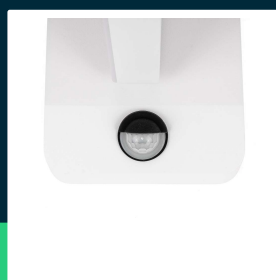

17W LED wall light with sensor 3000K white body square IP65

SKU 2946 EAN 3800157689557 VT-11020S

Related products (SKUs): 2938, 2939, 2940, 2941, 2947, 2948, 2949, 2954, 2955, 2956, 2957

TECHNICAL SPECIFICATION

Power	17W	Material	Aluminium	Brand	V-TAC
Luminous flux (lm)	2520 lm	Housing color	White	Warranty	2y
Light color	Warm white	Type	Wall	Certifications	CE, EMC, ROHS
Color temperature	3000K	Dimming	NIE	Efficacy (lm/W)	150 lm/W
Beam angle	350°	IP rating	IP65	ETIM	EC001959
Voltage	230V	Rotation	TAK	CN code	8539 52 00
SKU	SKU 2946	Sensor type	Infrared	EPREL	1282401
EAN barcode	3800157689557	Detection distance	10m		
Product code	VT-11020S	Delay	30s-3min		
Energy class	E	On/Off cycles	>15000		
Base	Integrated LED fixture	Size	178x170x160mm		
Shape	Rectangle	Product weight	1,42		
LED module type	SMD	Pack length	250mm		
Lifetime	20000h	Pack width	200mm		
Input voltage	AC:220-240V,50/60Hz	Pack height	140mm		
CRI	80+	Master carton	12		

**17W LED wall light with sensor 3000K white body square IP65**

SKU 2946 EAN 3800157689557 VT-11020S

Related products (SKUs): 2938, 2939, 2940, 2941, 2947, 2948, 2949, 2954, 2955, 2956, 2957

Product description