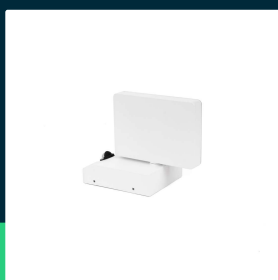

17W LED wall light with sensor 3000K white body square IP65

SKU 2946 EAN 3800157689557 VT-11020S

Related products (SKUs): 2938, 2939, 2940, 2941, 2947, 2948, 2949, 2954, 2955, 2956, 2957

TECHNICAL SPECIFICATION

Power	17W	Material	Aluminium	Brand	V-TAC
Luminous flux (lm)	2520 lm	Housing color	White	Warranty	2y
Light color	Warm white	Type	Wall	Certifications	CE, EMC, ROHS
Color temperature	3000K	Dimming	NIE	Efficacy (lm/W)	150 lm/W
Beam angle	350°	IP rating	IP65	ETIM	EC001959
Voltage	230V	Rotation	TAK	CN code	8539 52 00
SKU	SKU 2946	Sensor type	Infrared	EPREL	1282401
EAN barcode	3800157689557	Detection distance	10m		
Product code	VT-11020S	Delay	30s-3min		
Energy class	E	On/Off cycles	>15000		
Base	Integrated LED fixture	Size	178x170x160mm		
Shape	Rectangle	Product weight	1,42		
LED module type	SMD	Pack length	250mm		
Lifetime	20000h	Pack width	200mm		
Input voltage	AC:220-240V,50/60Hz	Pack height	140mm		
CRI	80+	Master carton	12		

**17W LED wall light with sensor 3000K white body square IP65**

SKU 2946 EAN 3800157689557 VT-11020S

Related products (SKUs): 2938, 2939, 2940, 2941, 2947, 2948, 2949, 2954, 2955, 2956, 2957

Product description