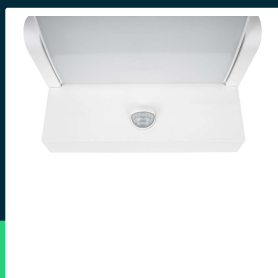

**17W LED wall light with sensor 4000K white body IP65**

SKU 2939 EAN 3800157689489 VT-11020S

Related products (SKUs): 2938, 2940, 2941, 2946, 2947, 2948, 2949, 2954, 2955, 2956, 2957

**TECHNICAL SPECIFICATION**

Power	17W	Material	Aluminium	Warranty	2y
Luminous flux (lm)	2520 lm	Housing color	White	Certifications	CE, EMC, ROHS
Light color	Neutral white	Type	Wall	Efficacy (lm/W)	150 lm/W
Color temperature	4000K	Dimming	NIE	ETIM	EC001959
Beam angle	350°	IP rating	IP65	CN code	8539 52 00
Voltage	230V	Rotation	TAK	EPREL	1282386
SKU	SKU 2939	Sensor type	Infrared		
EAN barcode	3800157689489	Detection range	10m		
Product code	VT-11020S	On/Off cycles	>15000		
Energy class	E	Size	212x165x100mm		
Base	Integrated LED fixture	Product weight	1,54		
Shape	Rectangle	Pack length	230mm		
LED module type	SMD	Pack width	125mm		
Lifetime	20000h	Pack height	190mm		
Input voltage	AC:220-240V,50/60Hz	Master carton	12		
CRI	80+	Brand	V-TAC		

**17W LED wall light with sensor 4000K white body IP65**

SKU 2939 EAN 3800157689489 VT-11020S

Related products (SKUs): 2938, 2940, 2941, 2946, 2947, 2948, 2949, 2954, 2955, 2956, 2957

## Product description

- Modern LED facade luminaire
- Equipped with a motion sensor
- High IP65 rating
- High-quality aluminum body
- Wide light distribution angle 350°
- Black and white housing colors available