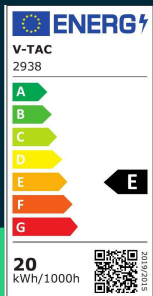

17W LED wall light with sensor 3000K white body IP65

SKU 2938 EAN 3800157689472 VT-11020S

Related products (SKUs): 2939, 2940, 2941, 2946, 2947, 2948, 2949, 2954, 2955, 2956, 2957

TECHNICAL SPECIFICATION

Power	17W	Material	Aluminium	Warranty	2y
Luminous flux (lm)	2520 lm	Housing color	White	Certifications	CE, EMC, ROHS
Light color	Warm white	Type	Wall	Efficacy (lm/W)	150 lm/W
Color temperature	3000K	Dimming	NIE	ETIM	EC001959
Beam angle	350°	IP rating	IP65	CN code	8539 52 00
Voltage	230V	Rotation	TAK	EPREL	1282385
SKU	SKU 2938	Sensor type	Infrared		
EAN barcode	3800157689472	Detection range	10m		
Product code	VT-11020S	On/Off cycles	>15000		
Energy class	E	Size	212x165x100mm		
Base	Integrated LED fixture	Product weight	1,54		
Shape	Rectangle	Pack length	230mm		
LED module type	SMD	Pack width	125mm		
Lifetime	20000h	Pack height	190mm		
Input voltage	AC:220-240V,50/60Hz	Master carton	12		
CRI	80+	Brand	V-TAC		

**17W LED wall light with sensor 3000K white body IP65**

SKU 2938 EAN 3800157689472 VT-11020S

Related products (SKUs): 2939, 2940, 2941, 2946, 2947, 2948, 2949, 2954, 2955, 2956, 2957

Product description