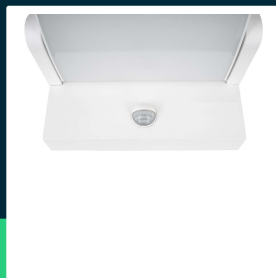

17W LED wall light with sensor 3000K white body IP65

SKU 2938 EAN 3800157689472 VT-11020S

Related products (SKUs): 2939, 2940, 2941, 2946, 2947, 2948, 2949, 2954, 2955, 2956, 2957

TECHNICAL SPECIFICATION

Power	17W	Material	Aluminium	Warranty	2y
Luminous flux (lm)	2520 lm	Housing color	White	Certifications	CE, EMC, ROHS
Light color	Warm white	Type	Wall	Efficacy (lm/W)	150 lm/W
Color temperature	3000K	Dimming	NIE	ETIM	EC001959
Beam angle	350°	IP rating	IP65	CN code	8539 52 00
Voltage	230V	Rotation	TAK	EPREL	1282385
SKU	SKU 2938	Sensor type	Infrared		
EAN barcode	3800157689472	Detection range	10m		
Product code	VT-11020S	On/Off cycles	>15000		
Energy class	E	Size	212x165x100mm		
Base	Integrated LED fixture	Product weight	1,54		
Shape	Rectangle	Pack length	230mm		
LED module type	SMD	Pack width	125mm		
Lifetime	20000h	Pack height	190mm		
Input voltage	AC:220-240V,50/60Hz	Master carton	12		
CRI	80+	Brand	V-TAC		

**17W LED wall light with sensor 3000K white body IP65**

SKU 2938 EAN 3800157689472 VT-11020S

Related products (SKUs): 2939, 2940, 2941, 2946, 2947, 2948, 2949, 2954, 2955, 2956, 2957

Product description

- Modern LED facade luminaire
- Equipped with a motion sensor
- High IP65 rating
- High-quality aluminum body
- Wide light distribution angle 350°
- Black and white housing colors available

GPSR Information